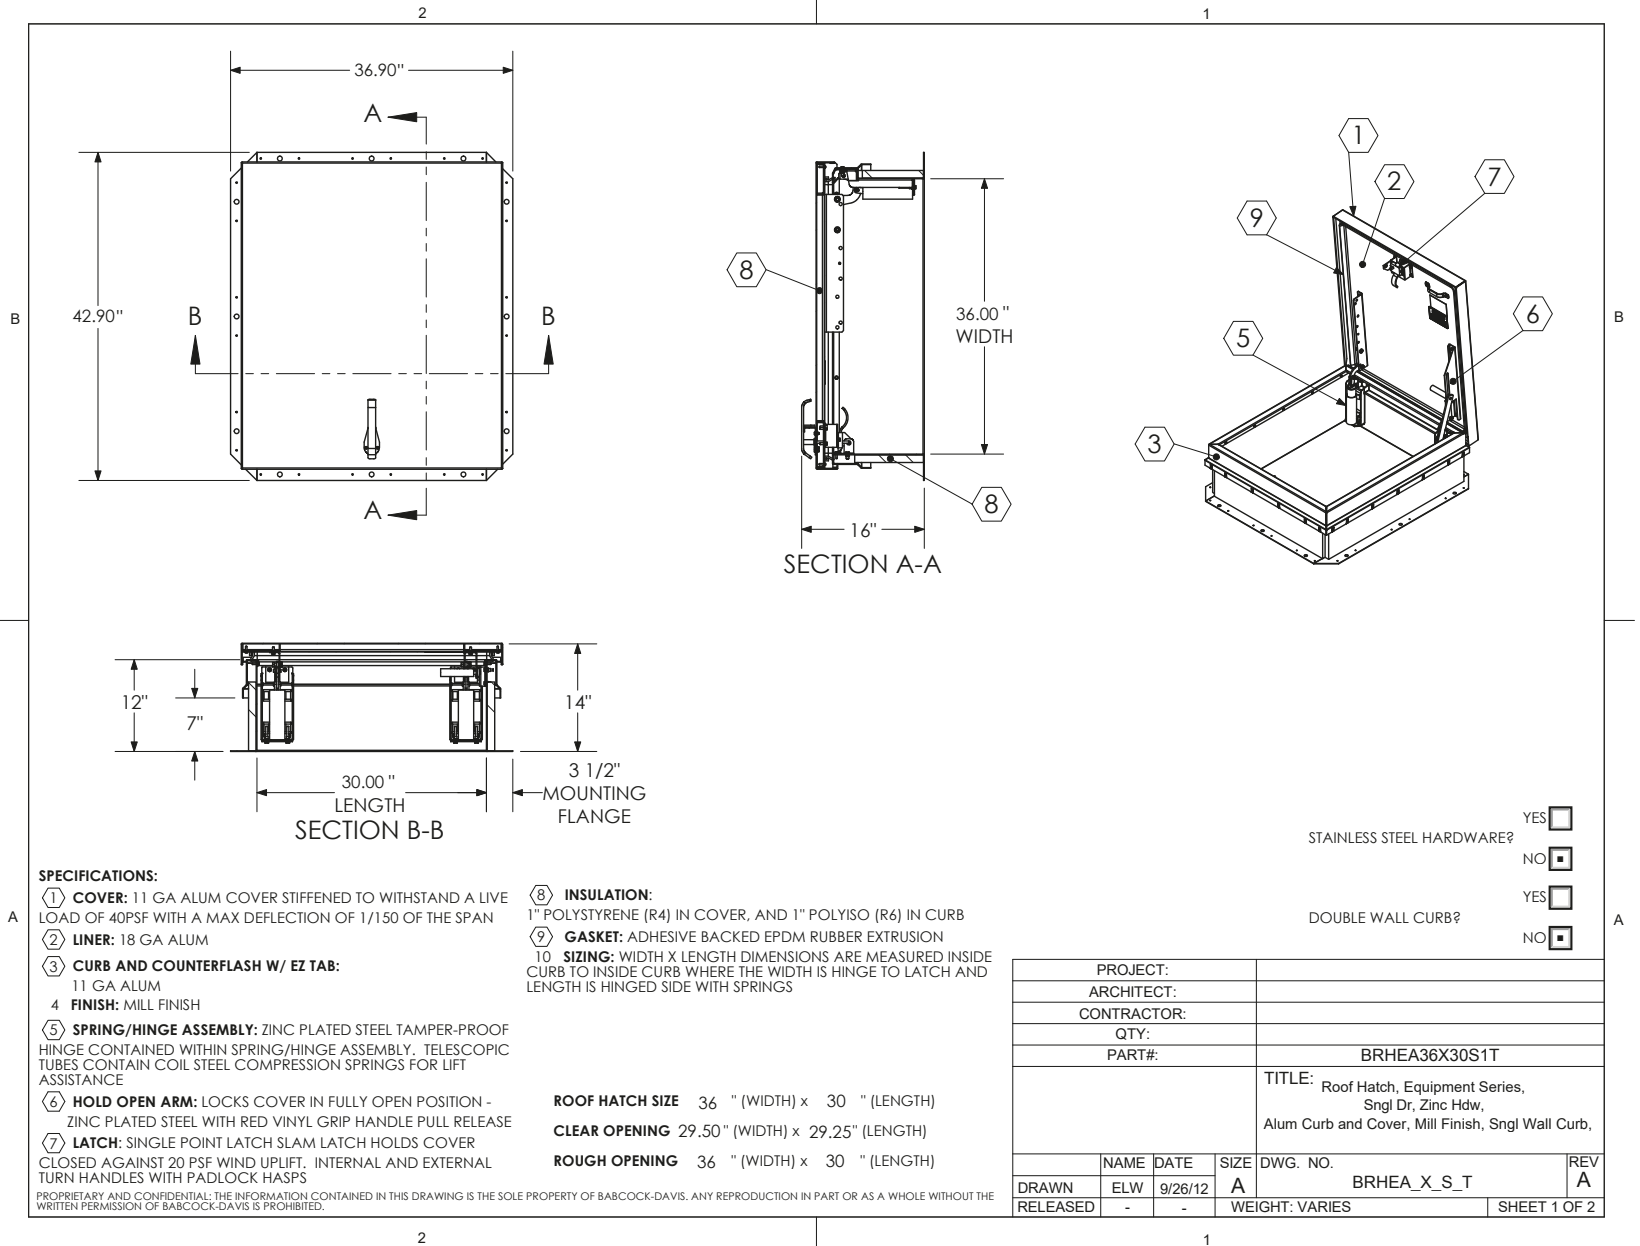

BEST ROOF HATCHES

ALUMINUM EQUIPMENT ROOF HATCH, SINGLE LEAF

CATEGORY: EQUIPMENT

SKU: BRHEA-S

 babcockdavis

 TOLL FREE PHONE:
1-800-431-8651

 EMAIL:
info@bestroofhatches.com

 FAX:
1-888-828-6021