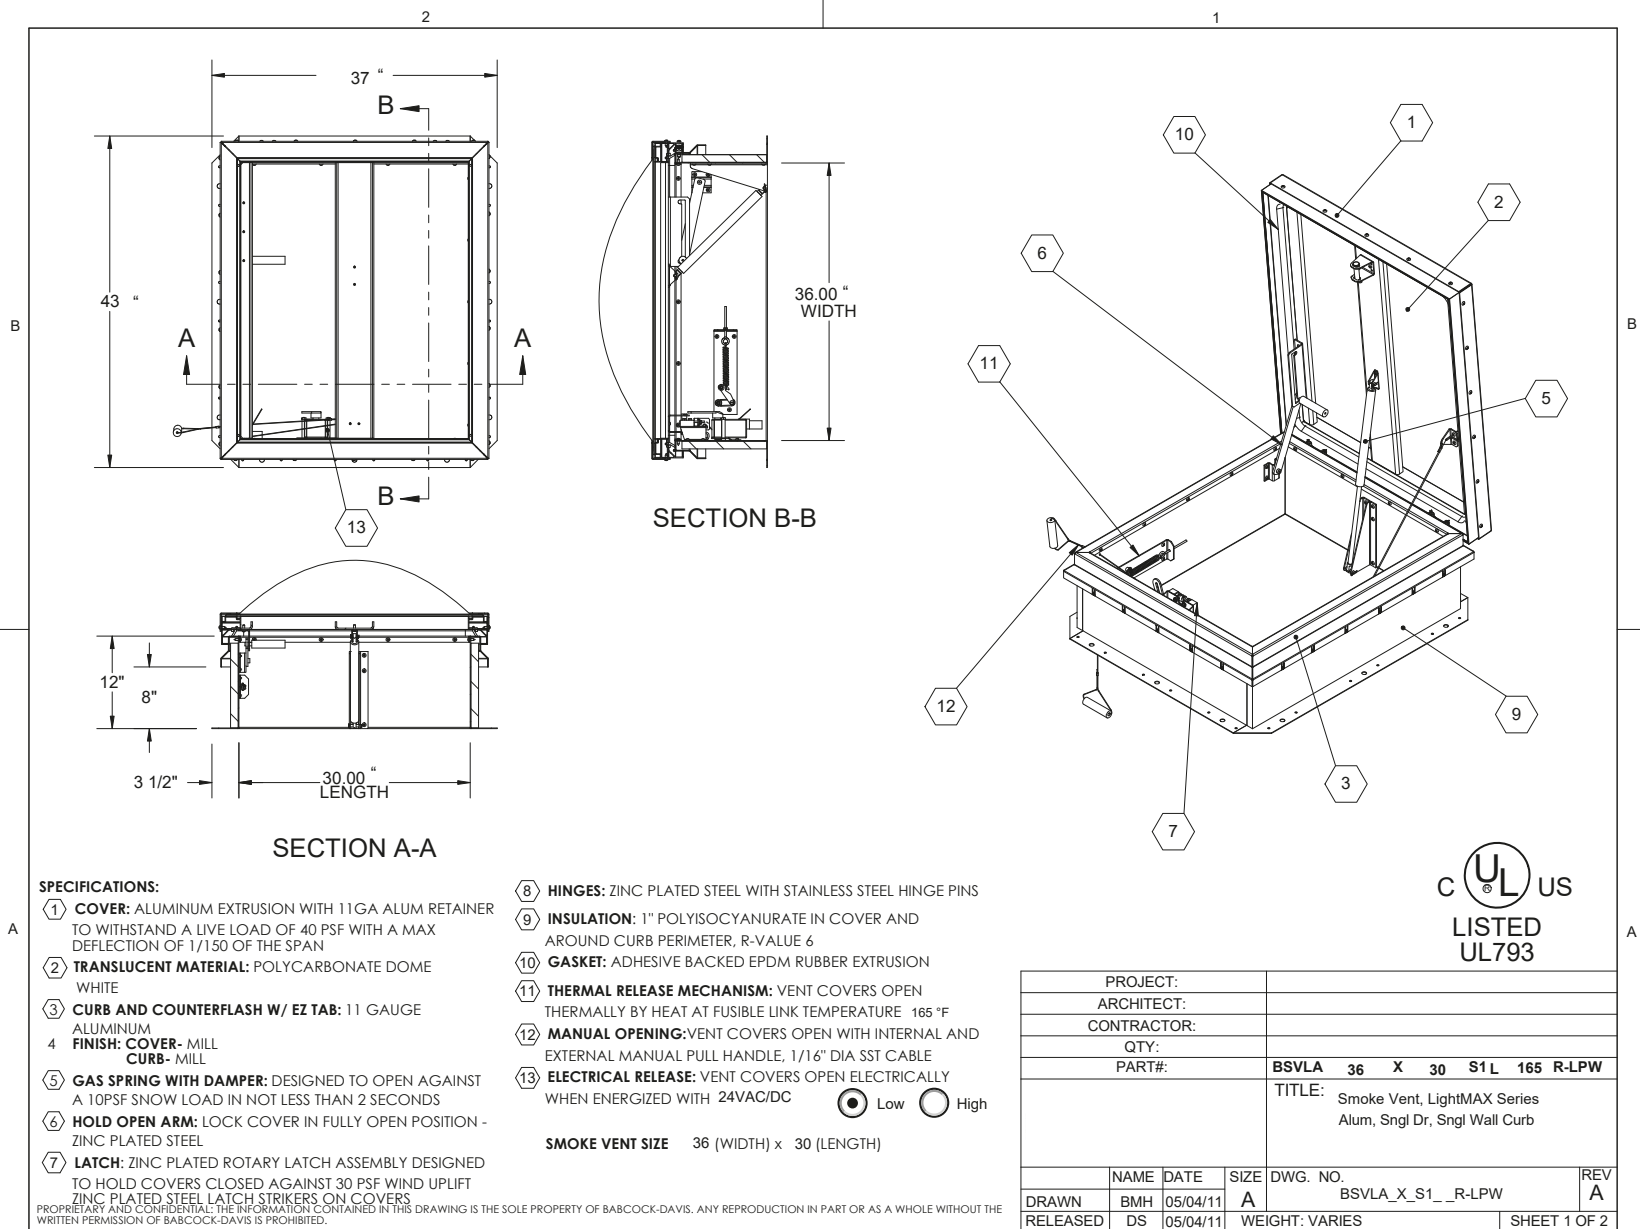

BEST ROOF HATCHES

ALUMINUM SINGLE DOOR
LIGHTMAX™ SMOKE VENT, DOME
ROOFTOP CLOSE WITH ELECTRICAL
OPENING MECHANISM

CATEGORY: SMOKE VENTS

SKU: BSVLA-S1R

 babcockdavis

 **TOLL FREE PHONE:**
1-800-431-8651

 **EMAIL:**
info@bestroofhatches.com