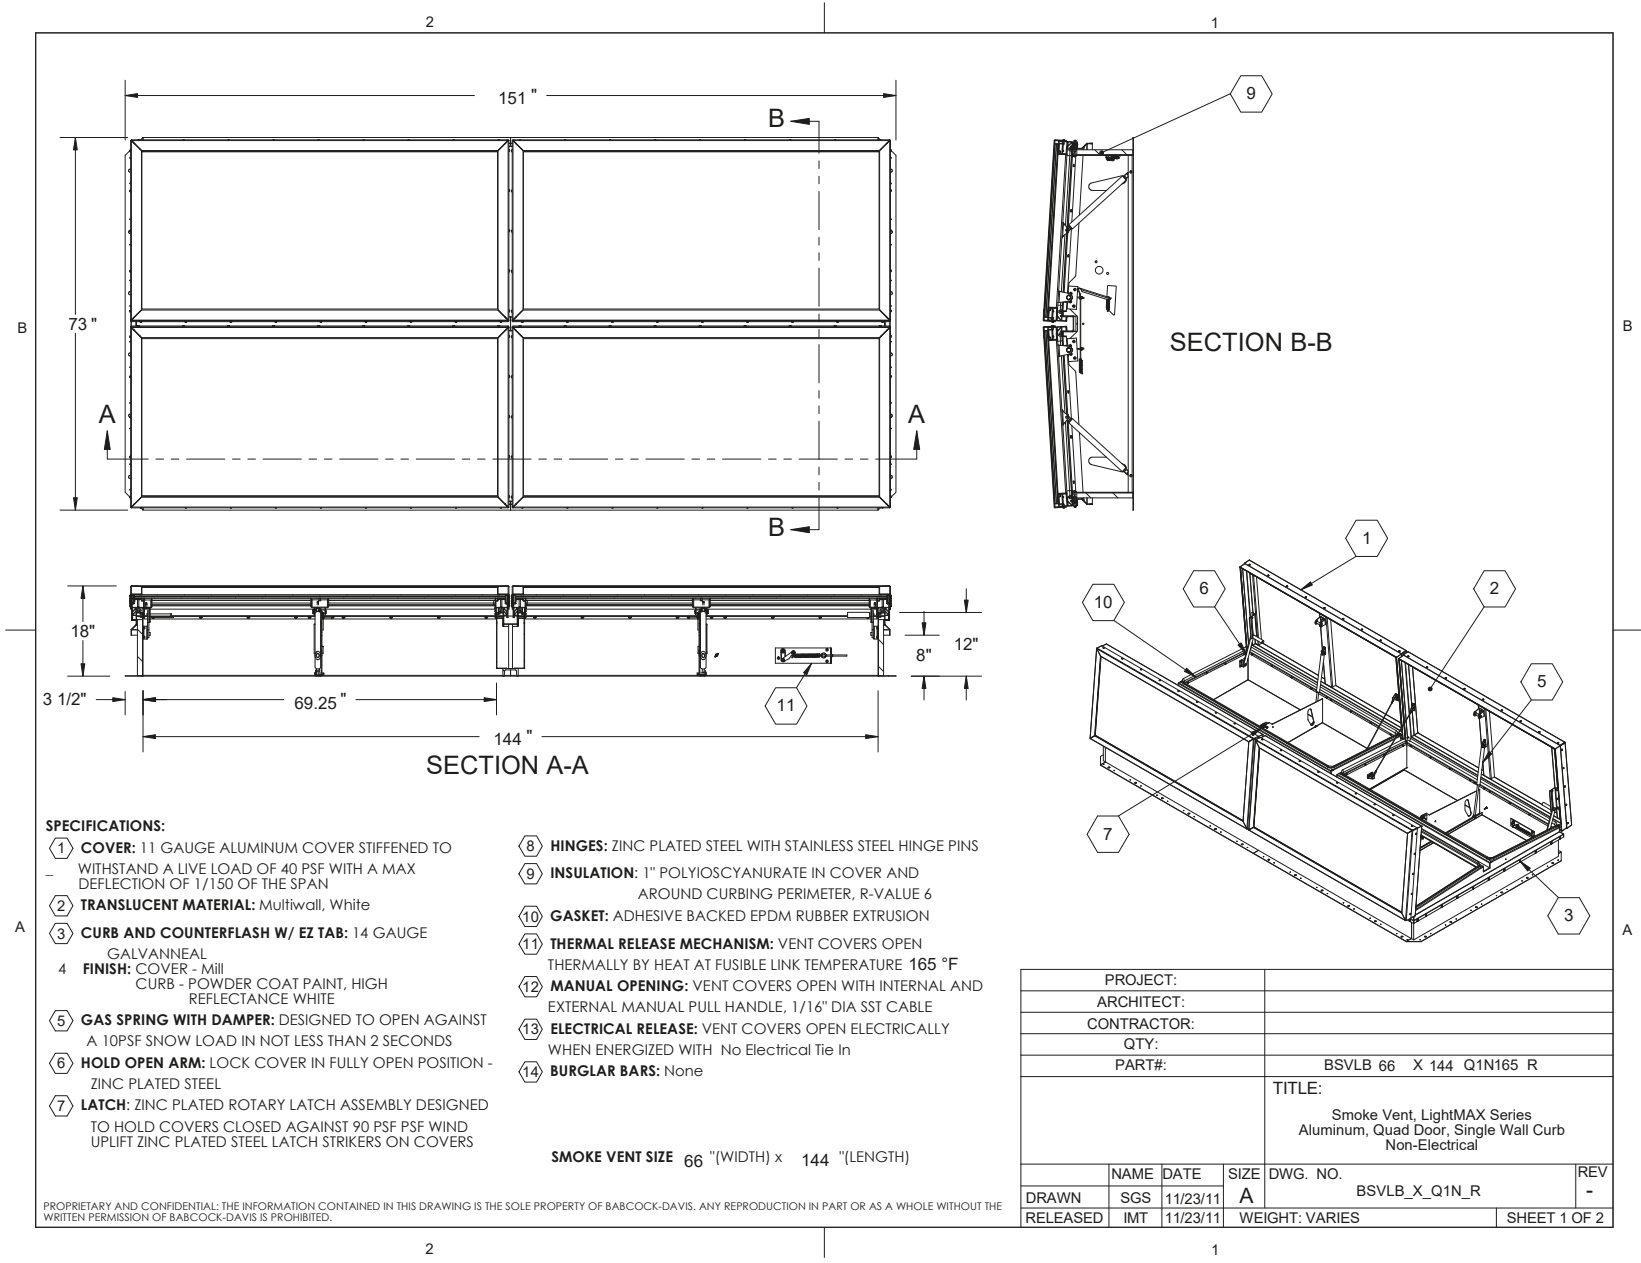

# BEST ROOF HATCHES

ALUMINUM COVER & GALVANIZED STEEL QUAD DOOR LIGHTMAX™ SMOKE VENT, ROOFTOP CLOSE

CATEGORY: SMOKE VENTS

SKU: BSVLB-QNR

 babcockdavis

PROJECT:		
ARCHITECT:		
CONTRACTOR:		
QTY:		
PART#:		BSVLB 66 X 144 Q1N165 R
TITLE:		Smoke Vent, LightMAX Series Aluminum, Quad Door, Single Wall Curb Non-Electrical
NAME	DATE	SIZE
SGS	11/23/11	A
DRAWN	IMT	11/23/11
RELEASED	IMT	11/23/11
DWG. NO.		BSVLB_X_Q1N_R
WEIGHT: VARIES		
REV		-
SHEET 1 OF 2		