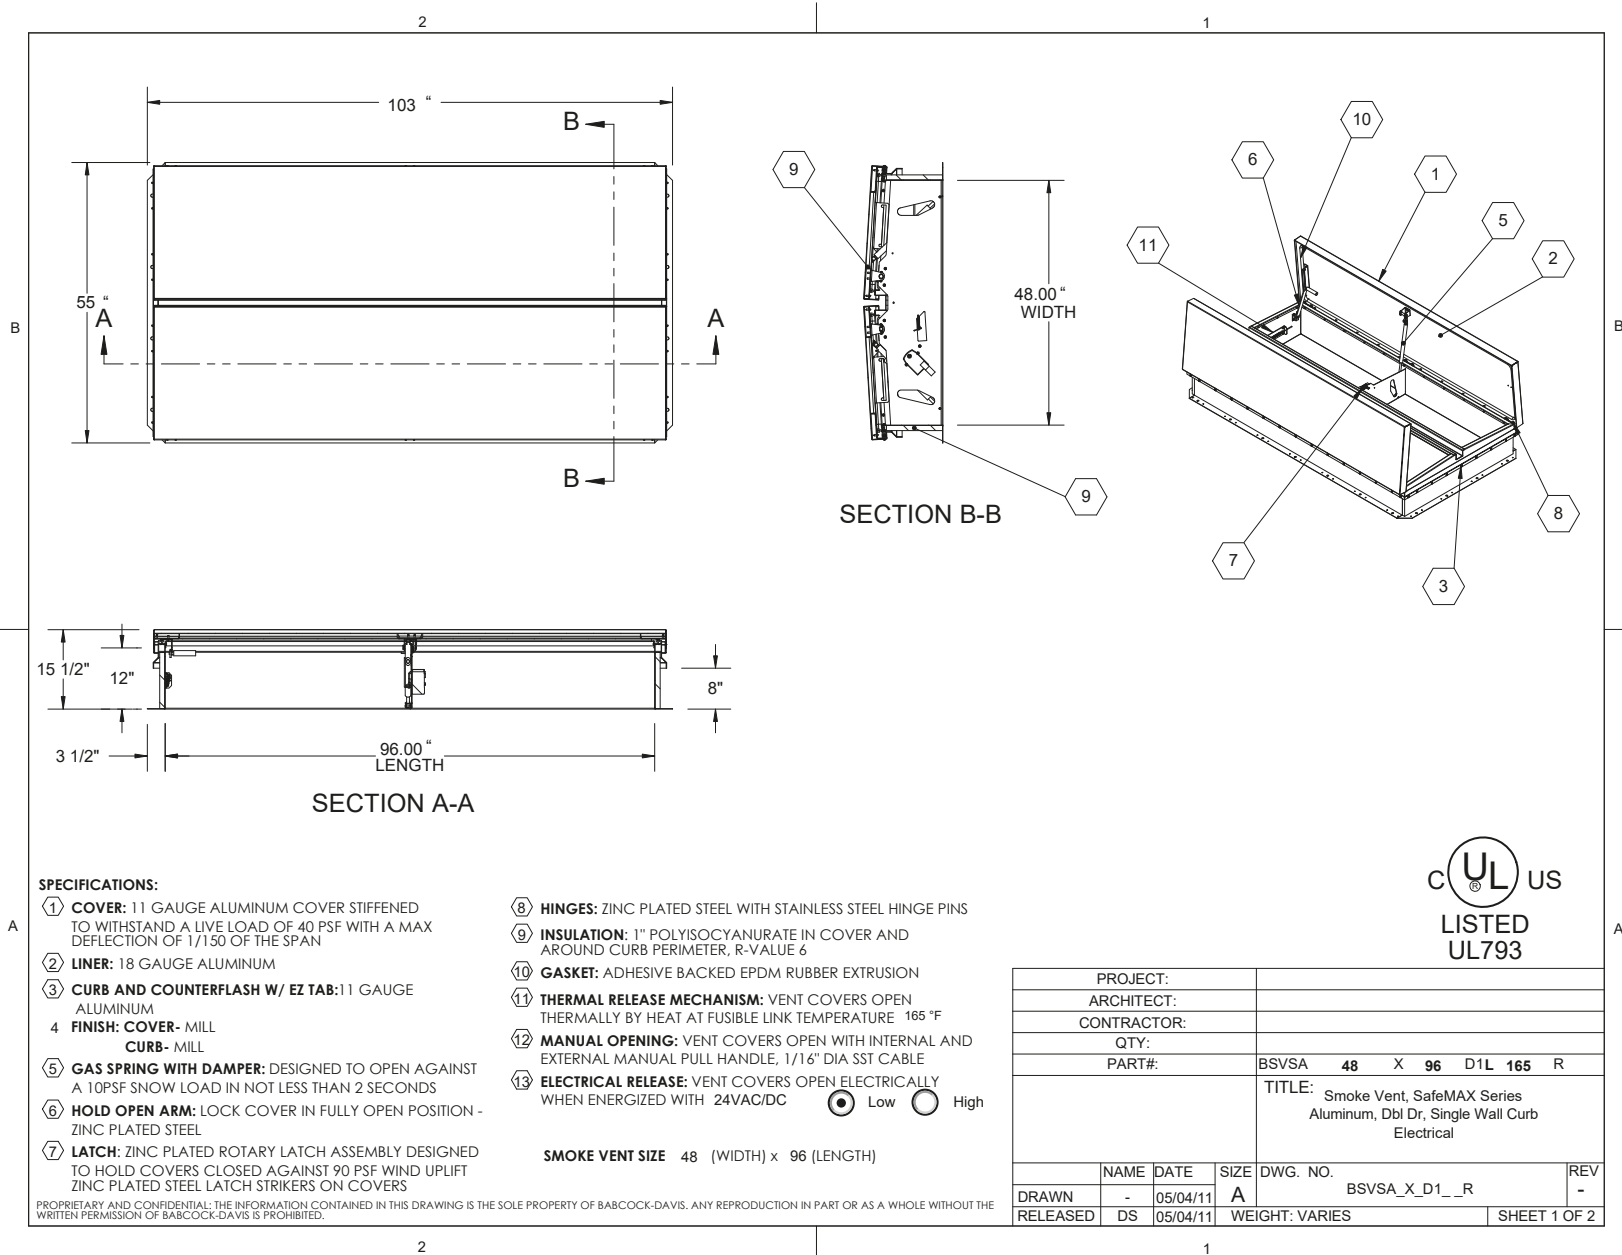

# BEST ROOF HATCHES

ALUMINUM DOUBLE DOOR  
SAFEMAX™ SMOKE VENT, ROOFTOP  
CLOSE WITH ELECTRICAL OPENING  
MECHANISM

CATEGORY: SMOKE VENTS

SKU: BSVSA-D1R

 babcockdavis

 TOLL FREE PHONE:  
1-800-431-8651

 EMAIL:  
info@bestroofhatches.com