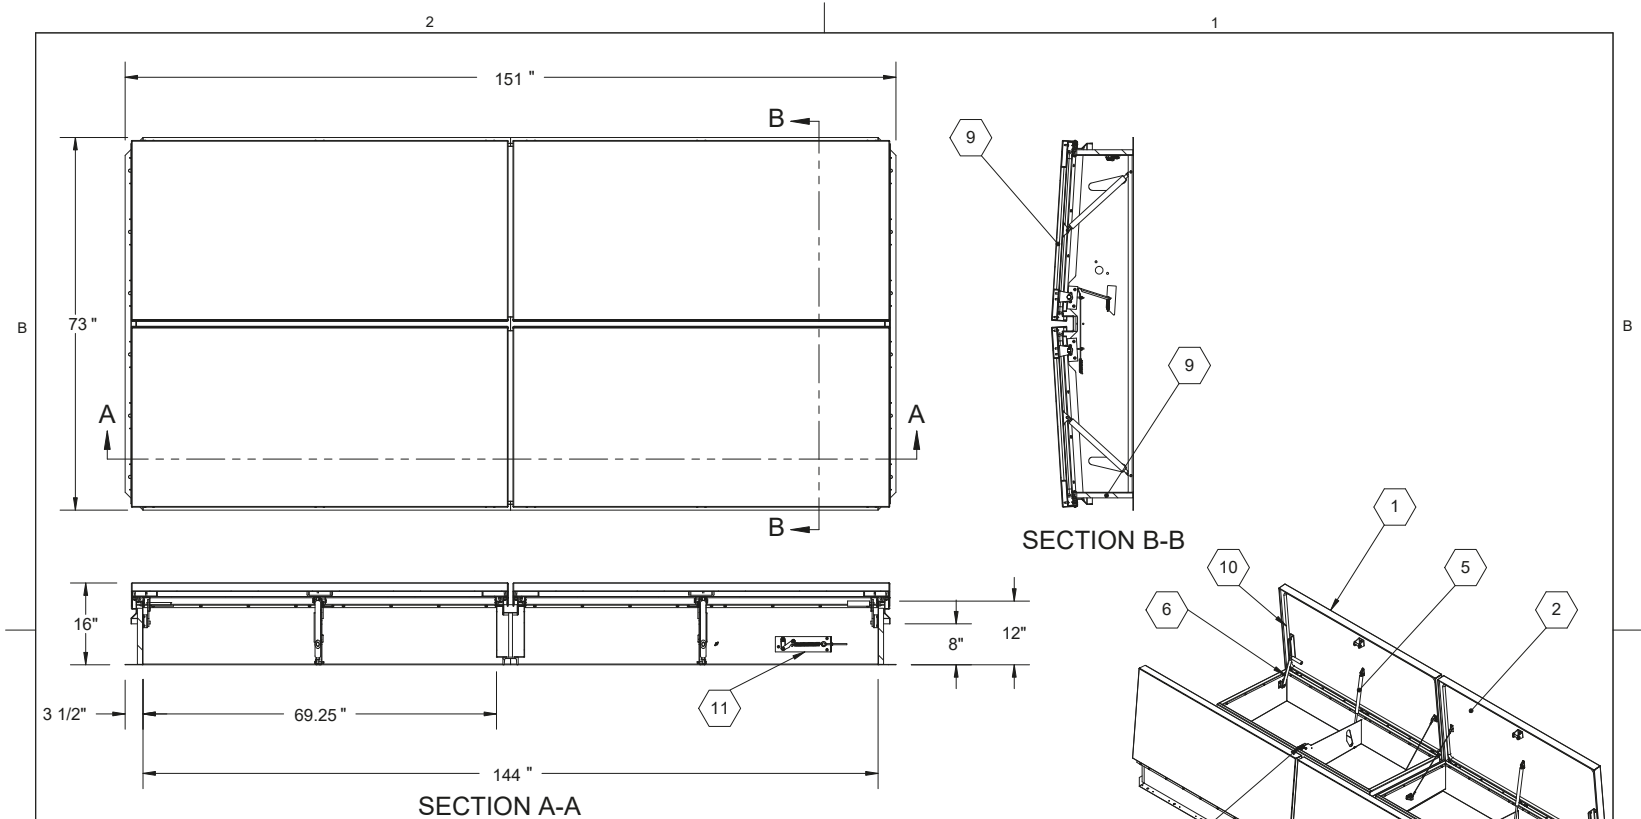

BEST ROOF HATCHES

ALUMINUM QUAD DOOR
SAFEMAX™ SMOKE VENT,
ROOFTOP CLOSE

CATEGORY: SMOKE VENTS
SKU: BSVSA-QNR

 babcockdavis

SPECIFICATIONS:

- ① **COVER:** 11 GAUGE ALUMINUM COVER STIFFENED TO WITHSTAND A LIVE LOAD OF 40 PSF WITH A MAX DEFLECTION OF 1/150 OF THE SPAN
- ② **LINER:** 18 GAUGE ALUMINUM
- ③ **CURB AND COUNTERFLASH W/ EZ TAB:** 11 GAUGE ALUMINUM
- ④ **FINISH:** COVER - Mill
CURB - Mill
- ⑤ **GAS SPRING WITH DAMPER:** DESIGNED TO OPEN AGAINST A 10PSF SNOW LOAD IN NOT LESS THAN 2 SECONDS
- ⑥ **HOLD OPEN ARM:** LOCK COVER IN FULLY OPEN POSITION - ZINC PLATED STEEL
- ⑦ **LATCH:** ZINC PLATED ROTARY LATCH ASSEMBLY DESIGNED TO HOLD COVERS CLOSED AGAINST 90 PSF PSF WIND UPLIFT ZINC PLATED STEEL LATCH STRIKERS ON COVERS
- ⑧ **HINGES:** ZINC PLATED STEEL WITH STAINLESS STEEL HINGE PINS
- ⑨ **INSULATION:** 1" POLYISOCYANURATE IN COVER AND AROUND CURBING PERIMETER, R-VALUE 6
- ⑩ **GASKET:** ADHESIVE BACKED EPDM RUBBER EXTRUSION
- ⑪ **THERMAL RELEASE MECHANISM:** VENT COVERS OPEN THERMALLY BY HEAT AT FUSIBLE LINK TEMPERATURE 165 °F
- ⑫ **MANUAL OPENING:** VENT COVERS OPEN WITH INTERNAL AND EXTERNAL MANUAL PULL HANDLE, 1/16" DIA SST CABLE
- ⑬ **ELECTRICAL RELEASE:** VENT COVERS OPEN ELECTRICALLY WHEN ENERGIZED WITH No Electrical Tie In
- ⑭ **BURGLAR BARS:** NONE

SMOKE VENT SIZE 66"(WIDTH) x 144 "(LENGTH)

PROPRIETARY AND CONFIDENTIAL: THE INFORMATION CONTAINED IN THIS DRAWING IS THE SOLE PROPERTY OF BABCOCK-DAVIS. ANY REPRODUCTION IN PART OR AS A WHOLE WITHOUT THE WRITTEN PERMISSION OF BABCOCK-DAVIS IS PROHIBITED.

PROJECT:			
ARCHITECT:			
CONTRACTOR:			
QTY:			
PART#:		BSVSA 66 X144 Q1N165 R	
TITLE:		Smoke Vent, SmokEscape Series Aluminum, Quad Door, Single Wall Curb Non-Electrical	
NAME	DATE	SIZE	DWG. NO.
DRAWN SGS	11/23/11	A	BSVSA_X_Q1N_R
RELEASED	IMT	11/23/11	WEIGHT: VARIES LBS
			REV -
			SHEET 1 OF 2