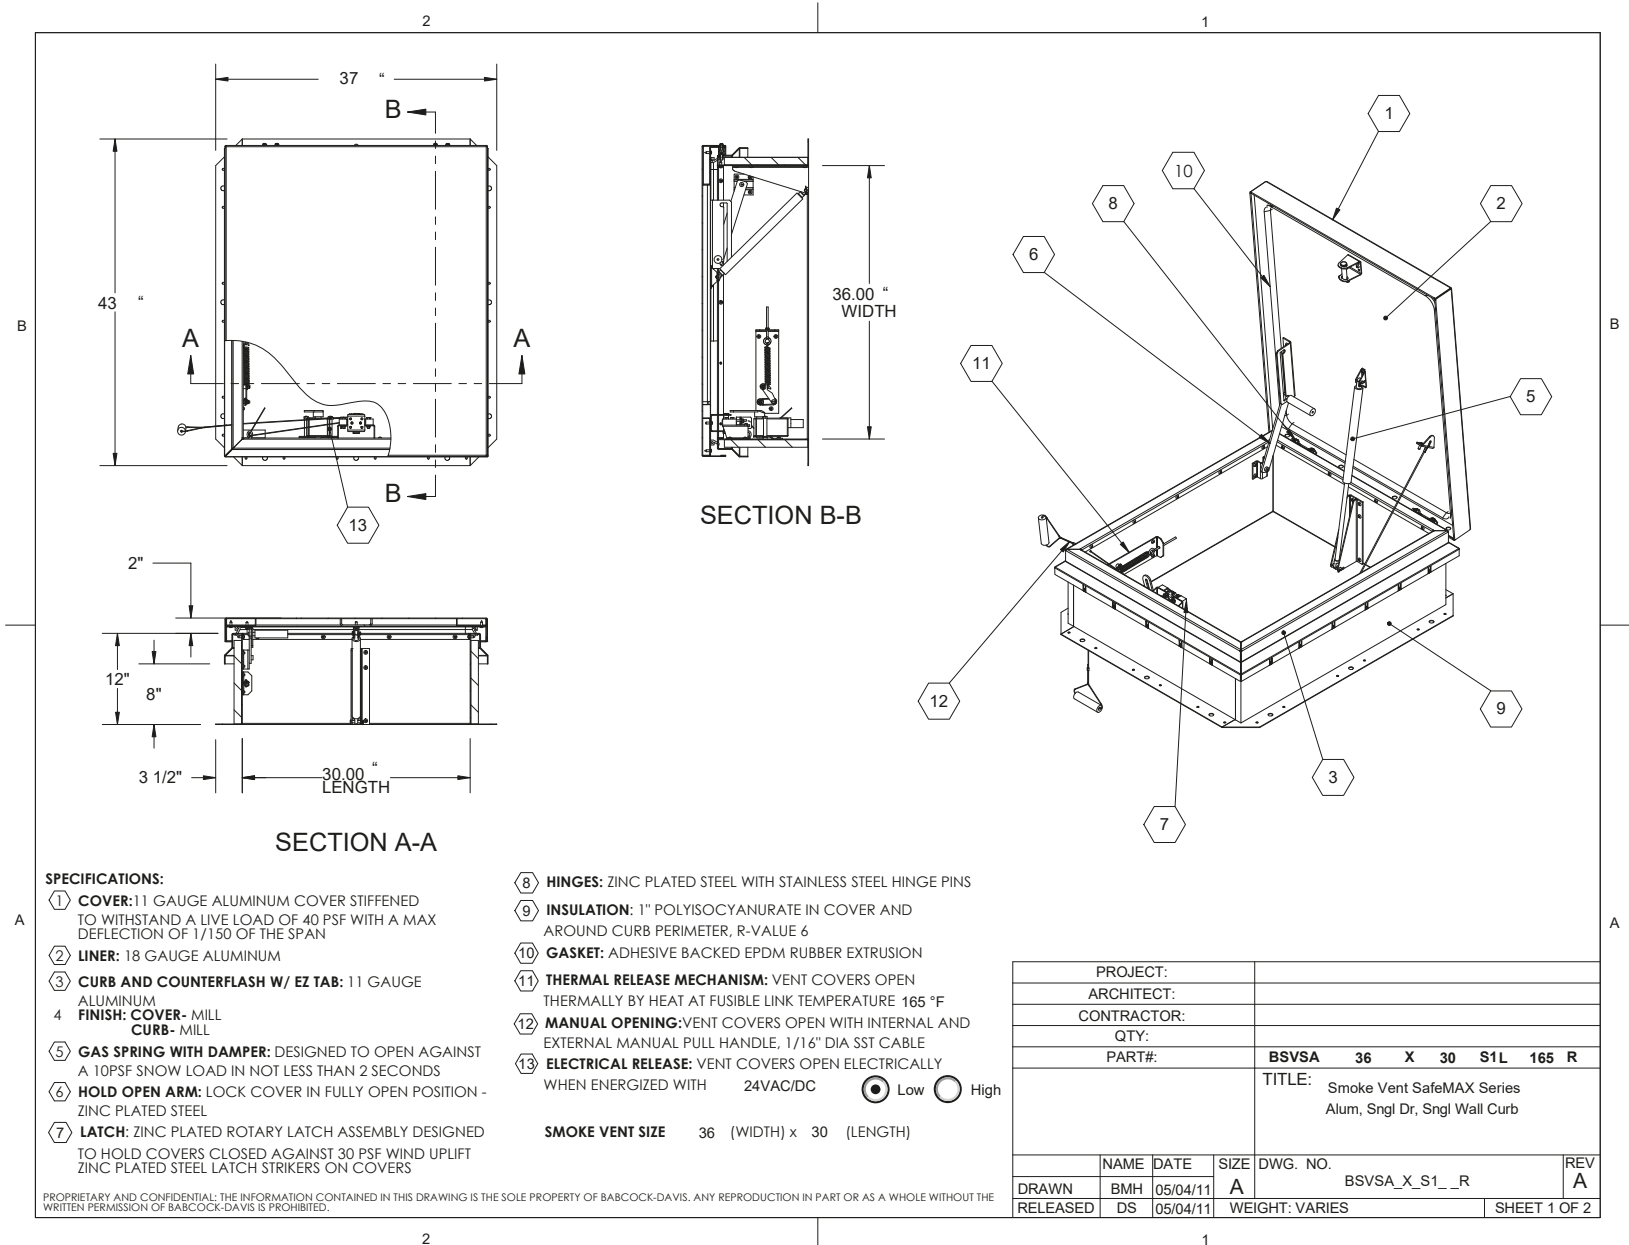

BEST ROOF HATCHES

ALUMINUM SINGLE DOOR
SAFEMAX™ SMOKE VENT, ROOFTOP
CLOSE WITH ELECTRICAL OPENING
MECHANISM

CATEGORY: SMOKE VENTS

SKU: BSVSA-S1R

 babcockdavis

TOLL FREE PHONE:
1-800-431-8651

EMAIL:
info@bestroofhatches.com