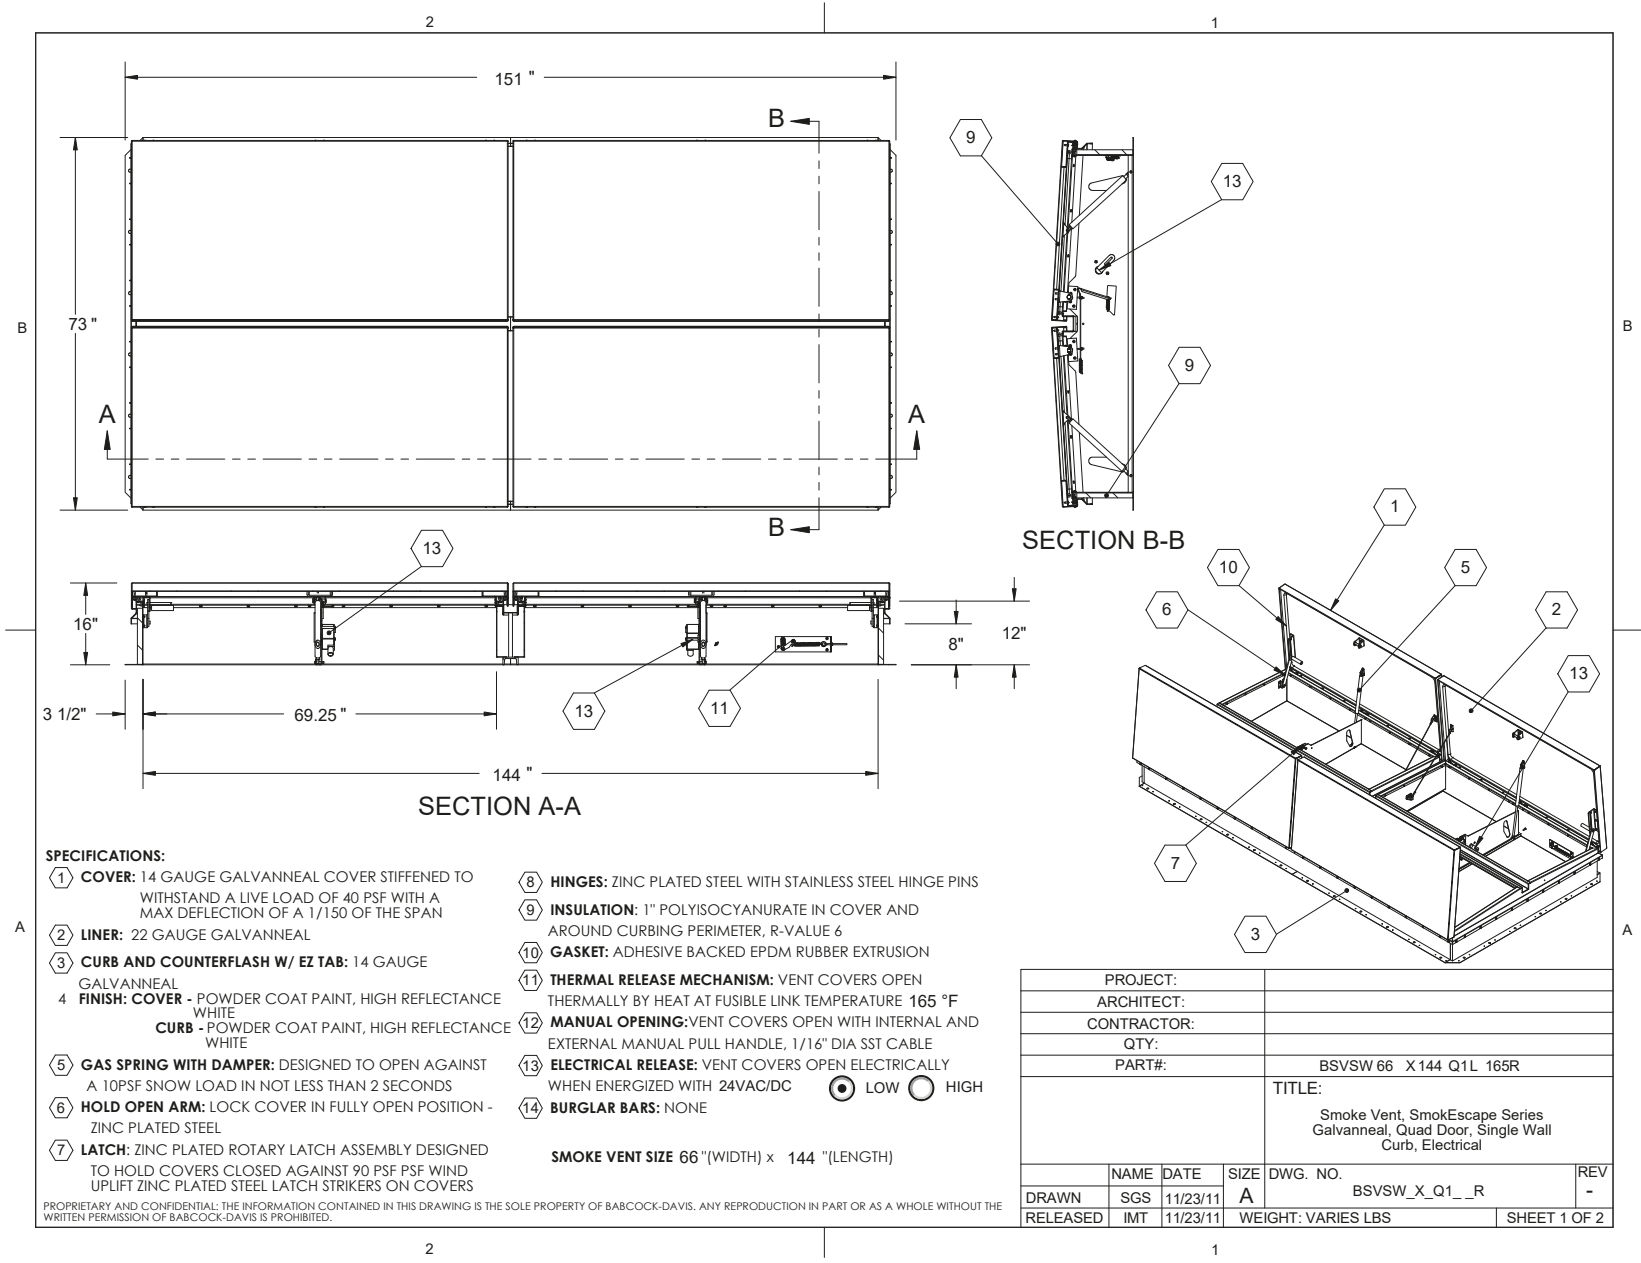

# BEST ROOF HATCHES

**GALVANIZED STEEL QUAD DOOR SAFEMAX™ SMOKE VENT, ROOFTOP CLOSE WITH ELECTRICAL OPENING MECHANISM**

**CATEGORY: GALVANIZED STEEL**

**SKU: BSVSW-Q1R**

**babcockdavis**

**SPECIFICATIONS:**

- ① **COVER:** 14 GAUGE GALVANNEAL COVER STIFFENED TO WITHSTAND A LIVE LOAD OF 40 PSF WITH A MAX DEFLECTION OF A 1/150 OF THE SPAN
- ② **LINER:** 22 GAUGE GALVANNEAL GALVANNEAL
- ③ **CURB AND COUNTERFLASH W/ EZ TAB:** 14 GAUGE GALVANNEAL
- ④ **FINISH: COVER -** POWDER COAT PAINT, HIGH REFLECTANCE WHITE  
**CURB -** POWDER COAT PAINT, HIGH REFLECTANCE WHITE
- ⑤ **GAS SPRING WITH DAMPER:** DESIGNED TO OPEN AGAINST A 10PSF SNOW LOAD IN NOT LESS THAN 2 SECONDS
- ⑥ **HOLD OPEN ARM:** LOCK COVER IN FULLY OPEN POSITION - ZINC PLATED STEEL
- ⑦ **LATCH:** ZINC PLATED ROTARY LATCH ASSEMBLY DESIGNED TO HOLD COVERS CLOSED AGAINST 90 PSF PSF WIND UPLIFT ZINC PLATED STEEL LATCH STRIKERS ON COVERS
- ⑧ **HINGES:** ZINC PLATED STEEL WITH STAINLESS STEEL HINGE PINS
- ⑨ **INSULATION:** 1" POLYISOCYANURATE IN COVER AND AROUND CURBING PERIMETER, R-VALUE 6
- ⑩ **GASKET:** ADHESIVE BACKED EPDM RUBBER EXTRUSION
- ⑪ **THERMAL RELEASE MECHANISM:** VENT COVERS OPEN THERMALLY BY HEAT AT FUSIBLE LINK TEMPERATURE 165 °F
- ⑫ **MANUAL OPENING:** VENT COVERS OPEN WITH INTERNAL AND EXTERNAL MANUAL PULL HANDLE, 1/16" DIA SST CABLE
- ⑬ **ELECTRICAL RELEASE:** VENT COVERS OPEN ELECTRICALLY WHEN ENERGIZED WITH 24VAC/DC  LOW  HIGH
- ⑭ **BURGLAR BARS:** NONE

**SMOKE VENT SIZE 66" (WIDTH) x 144" (LENGTH)**

PROPRIETARY AND CONFIDENTIAL: THE INFORMATION CONTAINED IN THIS DRAWING IS THE SOLE PROPERTY OF BABCOCK-DAVIS. ANY REPRODUCTION IN PART OR AS A WHOLE WITHOUT THE WRITTEN PERMISSION OF BABCOCK-DAVIS IS PROHIBITED.