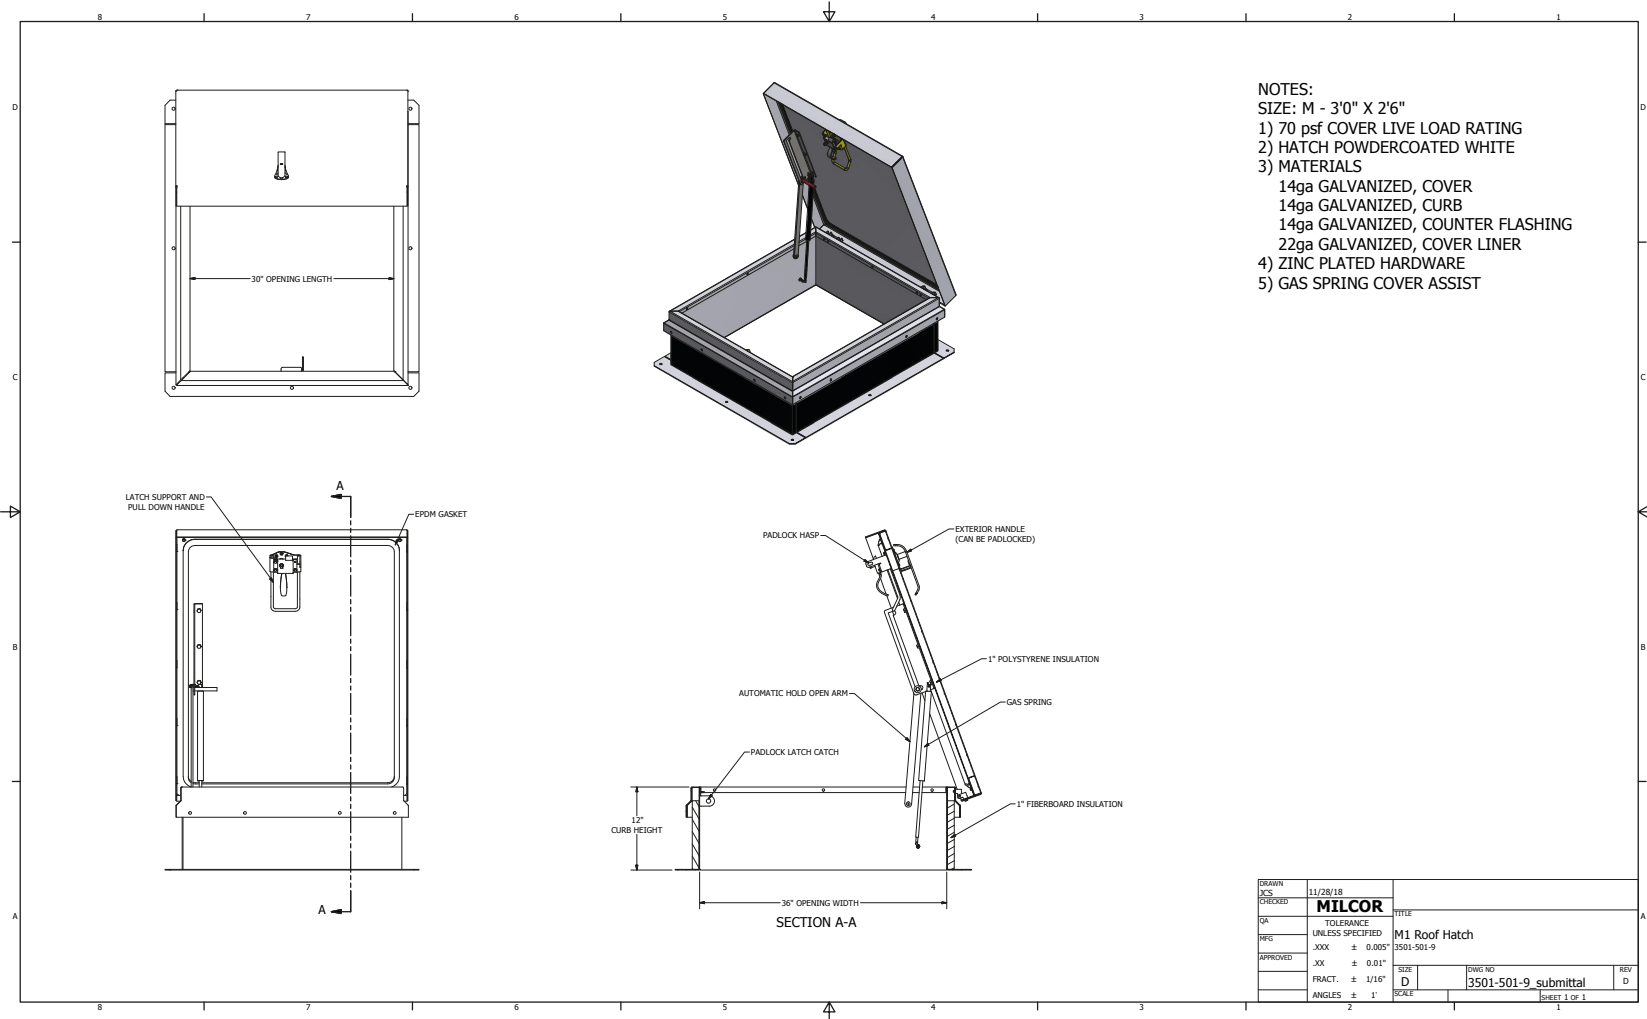

## GALVANIZED STEEL SINGLE LEAF HATCH - MILCOR

CATEGORY: LADDER ACCESS

SKU: M-1

**MILCOR**

TOLL FREE PHONE:  
1-800-431-8651

EMAIL:  
info@bestroofhatches.com

FAX:  
1-888-828-6021

www.BestRoofHatches.com