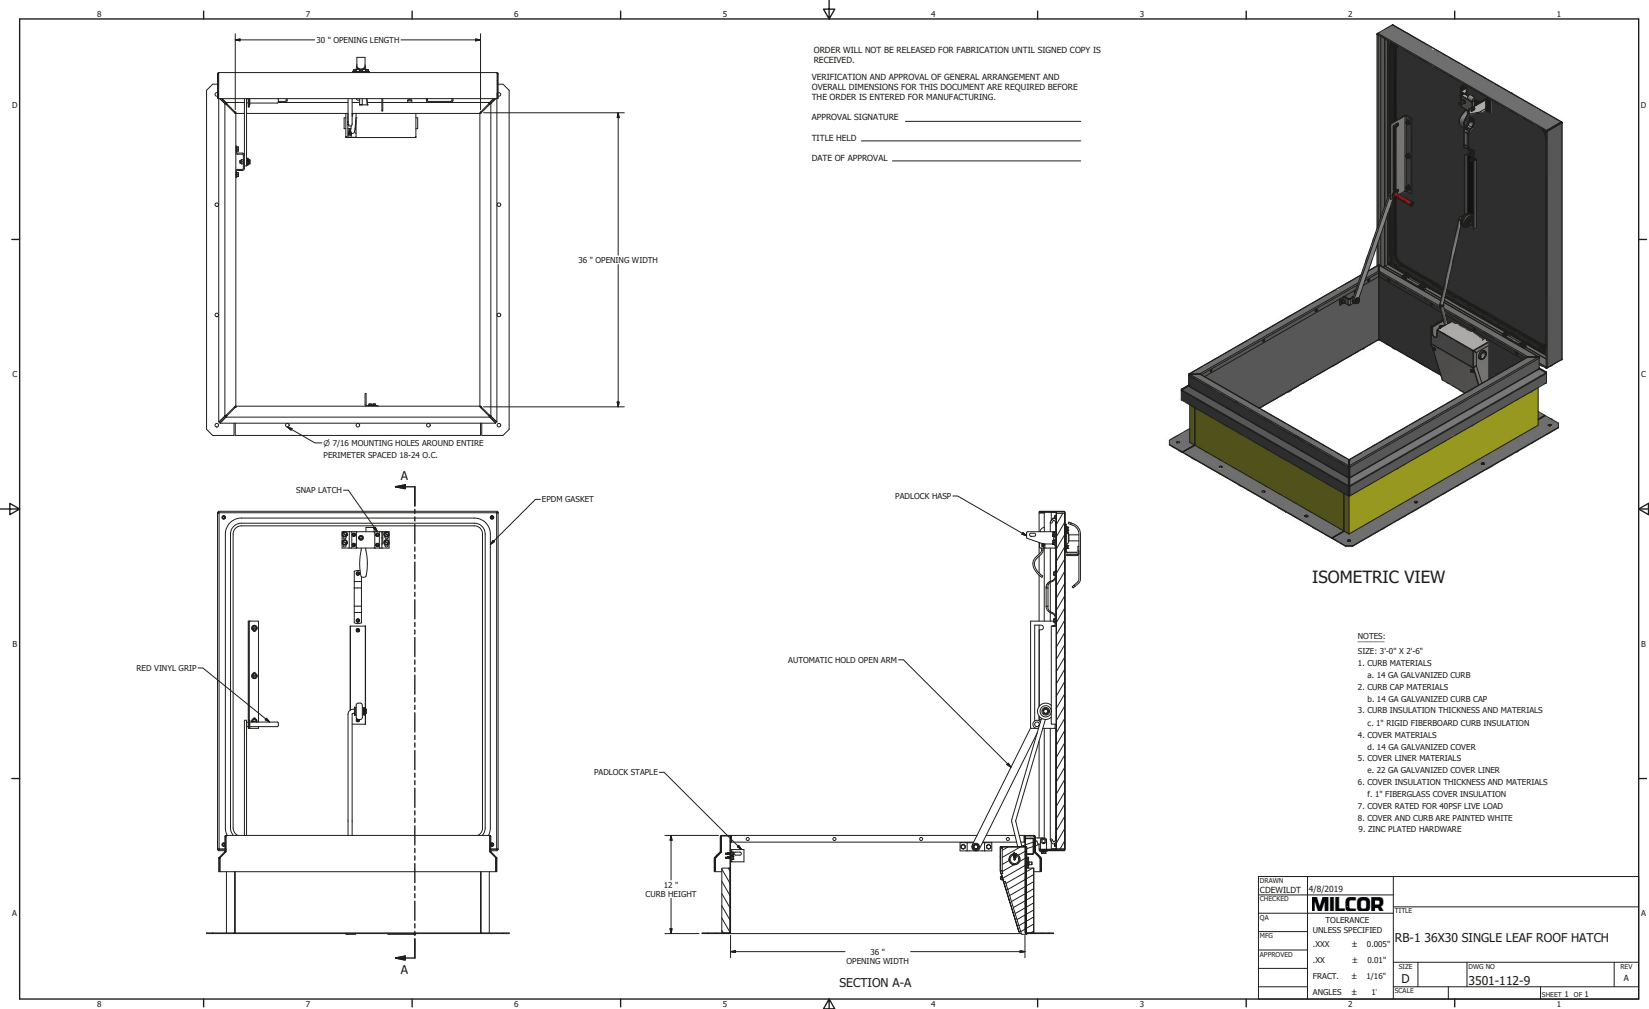

BEST ROOF HATCHES

GALVANIZED STEEL SINGLE LEAF HATCH - 40 PSF - LADDER ACCESS - MILCOR

CATEGORY: LADDER ACCESS

SKU: RB-1

MILCOR

TOLL FREE PHONE:
1-800-431-8651

EMAIL:
info@bestroofhatches.com

FAX:
1-888-828-6021