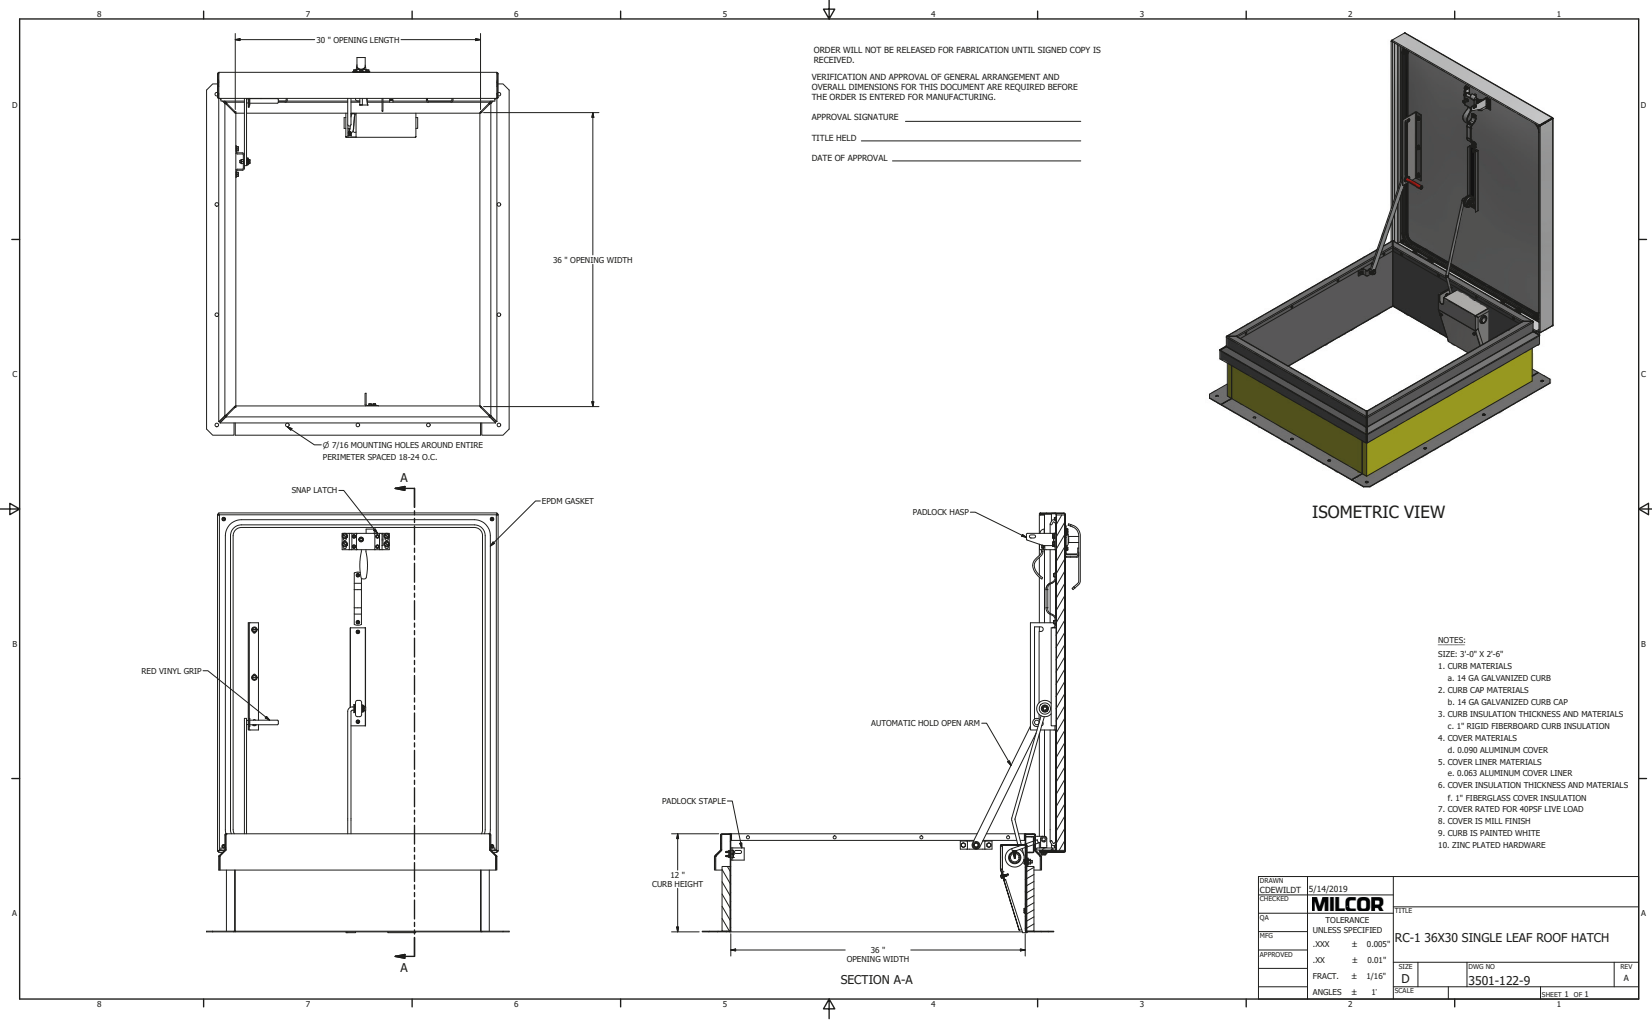

# BEST ROOF HATCHES

**ALUMINUM COVER WITH GALVANIZED STEEL SINGLE LEAF HATCH - 40 PSF - LADDER ACCESS - MILCOR**

**CATEGORY: LADDER ACCESS**  
**SKU: RC-1**

**MILCOR**

**TOLL FREE PHONE:**  
1-800-431-8651