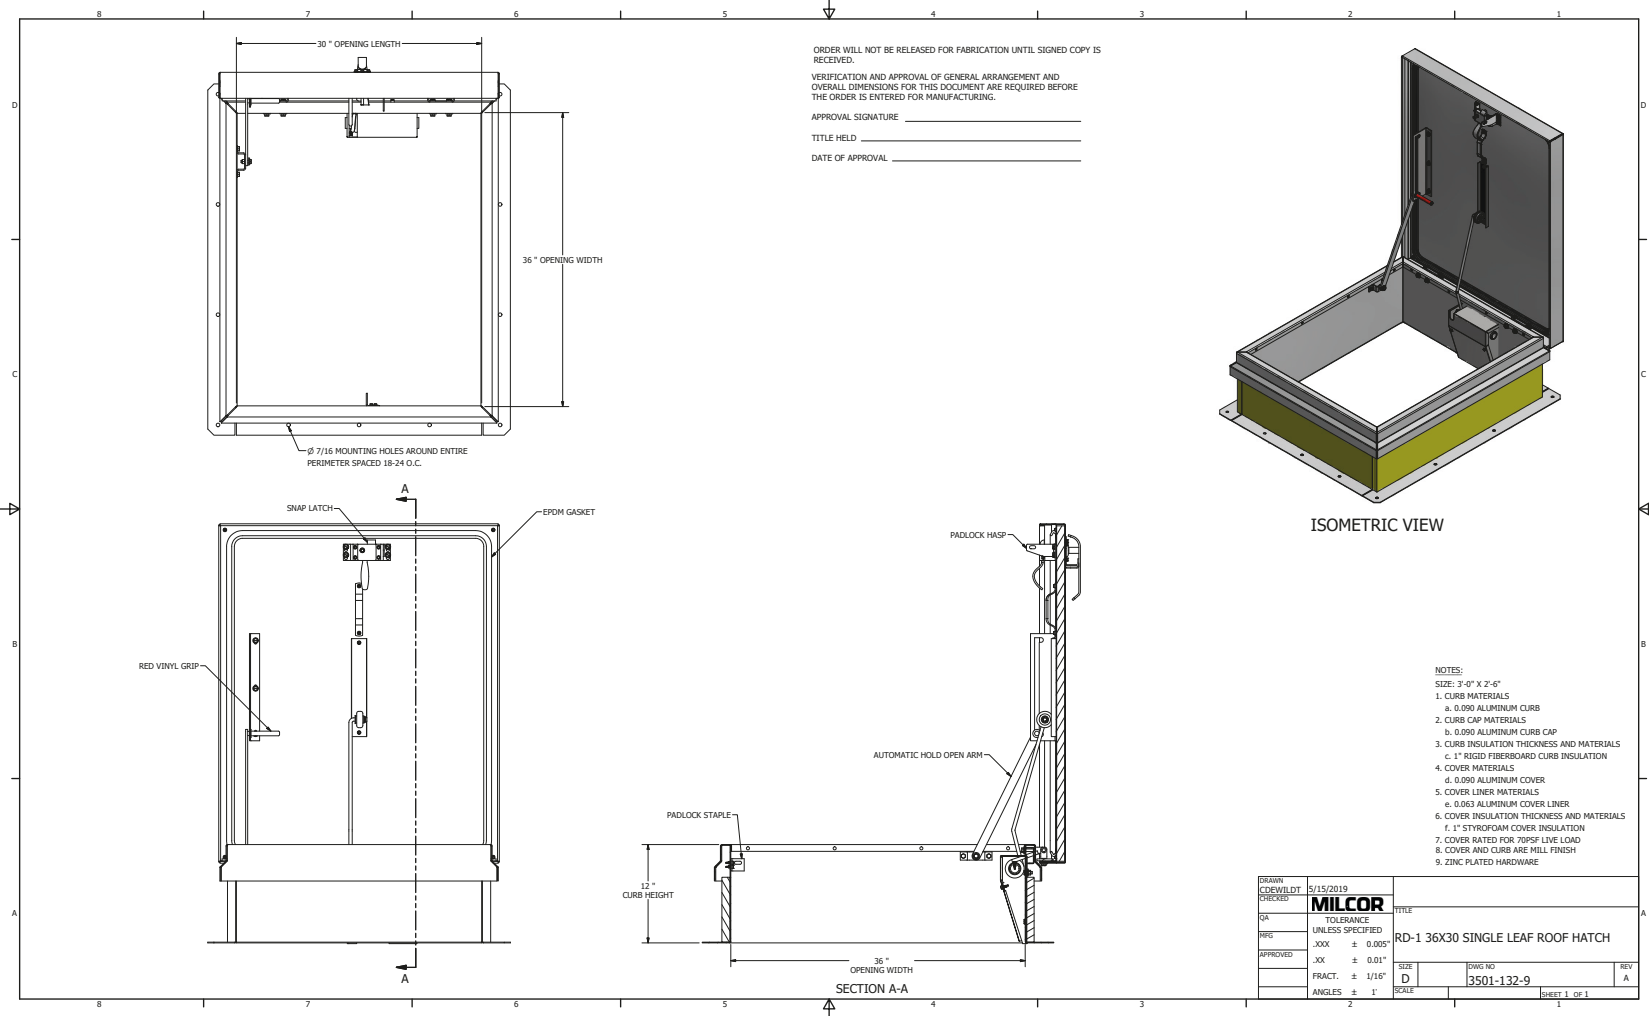

BEST ROOF HATCHES

ALUMINUM SINGLE LEAF HATCH - 70 PSF - LADDER ACCESS - MILCOR

CATEGORY: LADDER ACCESS

SKU: RD-1

MILCOR

TOLL FREE PHONE:
1-800-431-8651

EMAIL:
info@bestroofhatches.com

FAX:
1-888-828-6021