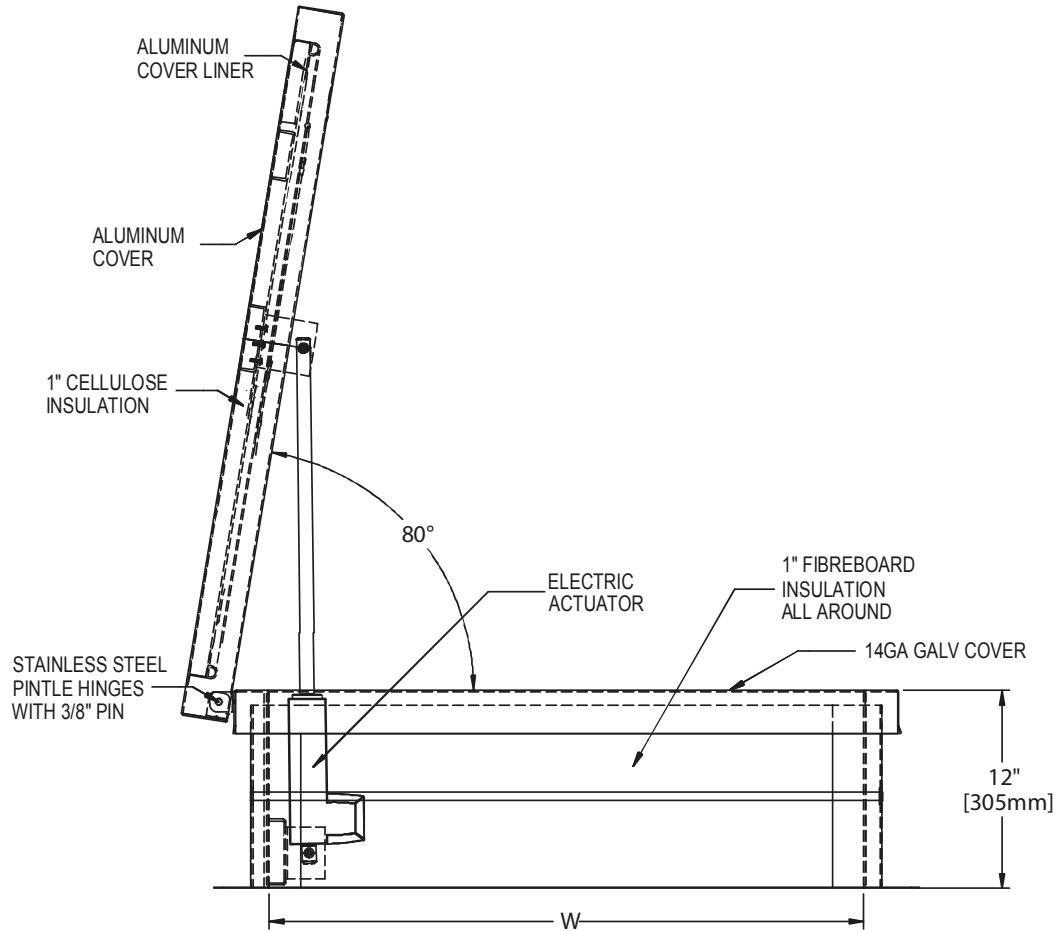

ALUMINUM ELECTRIC ACTUATION ROOF HATCH - ACUDOR

CATEGORY: ALUMINUM
SKU: RHA-EA

This document contains proprietary information which is the property of Acudor Products. It shall not be modified, copied, furnished, nor distributed (in whole or in part) without proper authorization. Copyright © 2020 Acudor Products.