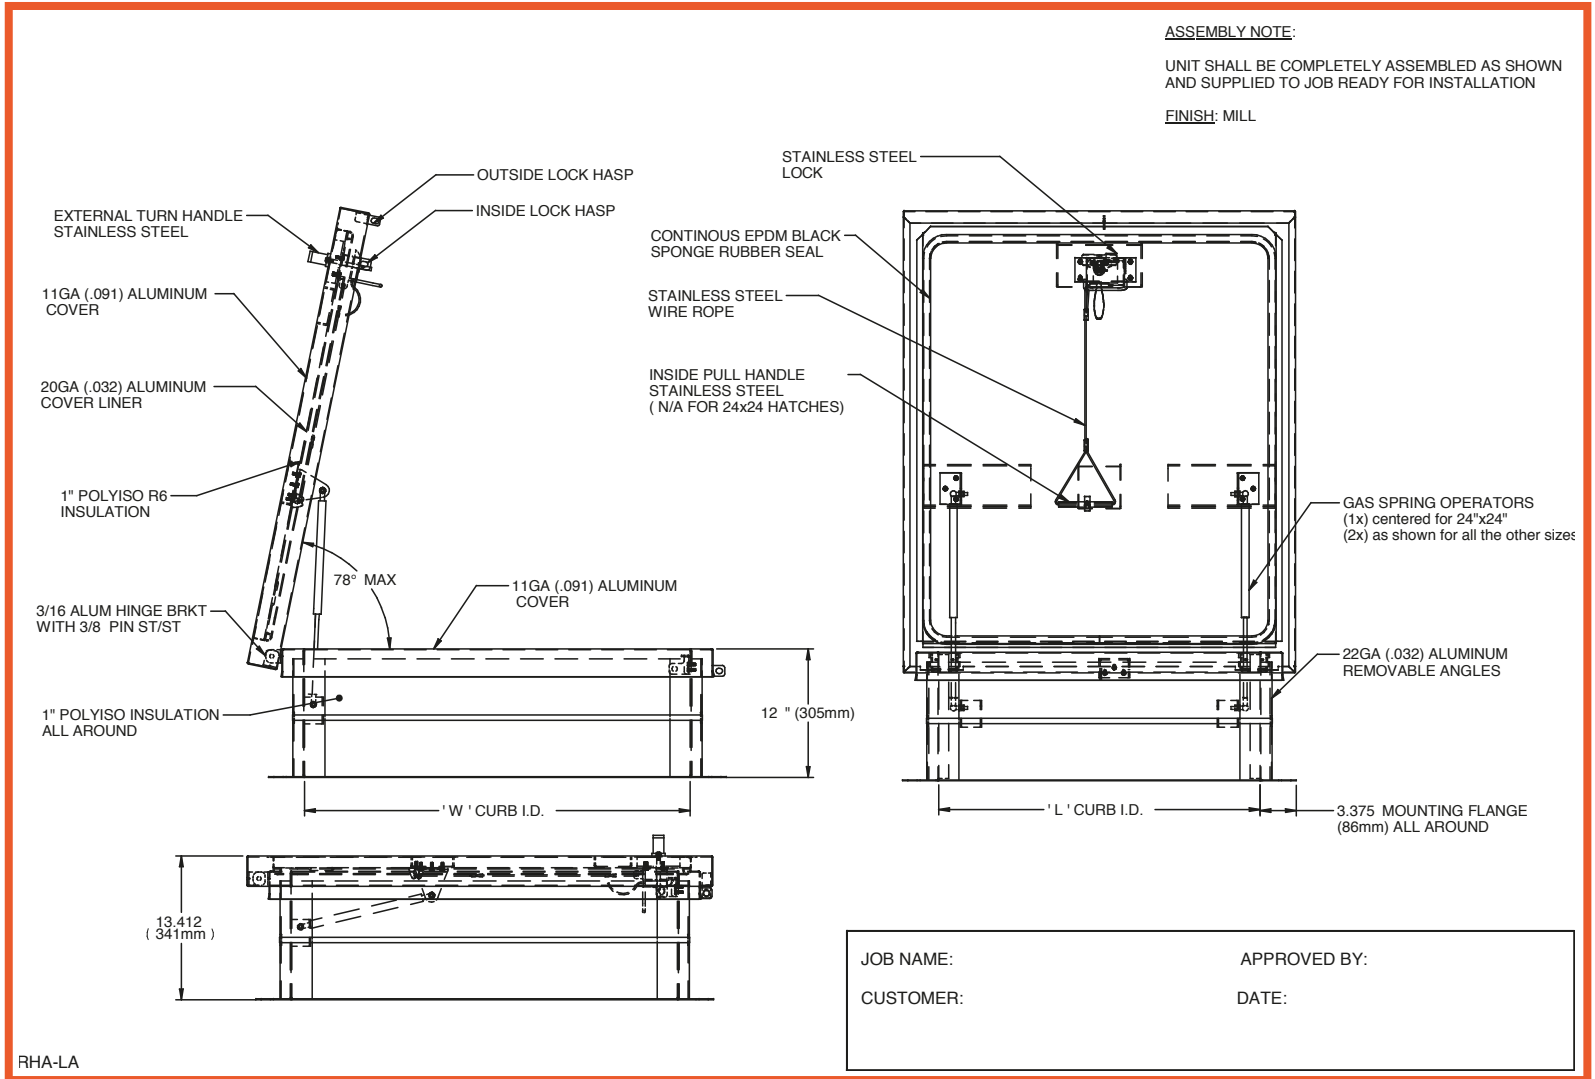

ASSEMBLY NOTE:

UNIT SHALL BE COMPLETELY ASSEMBLED AS SHOWN AND SUPPLIED TO JOB READY FOR INSTALLATION

FINISH: MILL