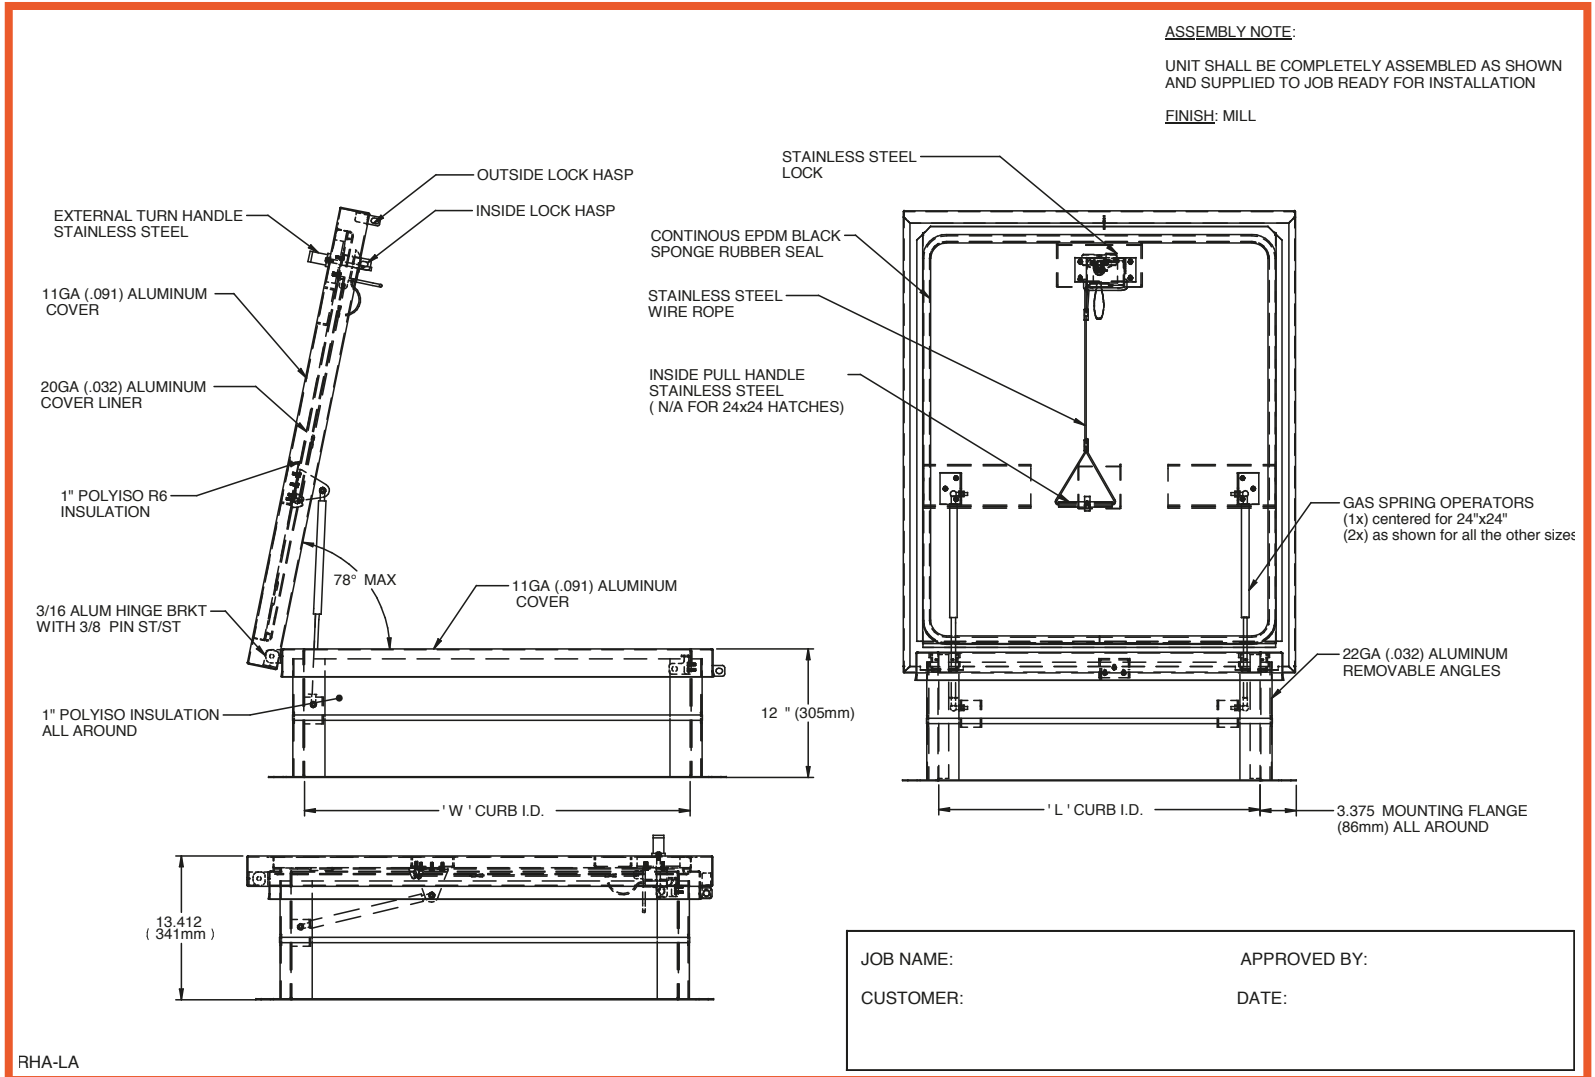

ASSEMBLY NOTE:

UNIT SHALL BE COMPLETELY ASSEMBLED AS SHOWN AND SUPPLIED TO JOB READY FOR INSTALLATION

FINISH: MILL