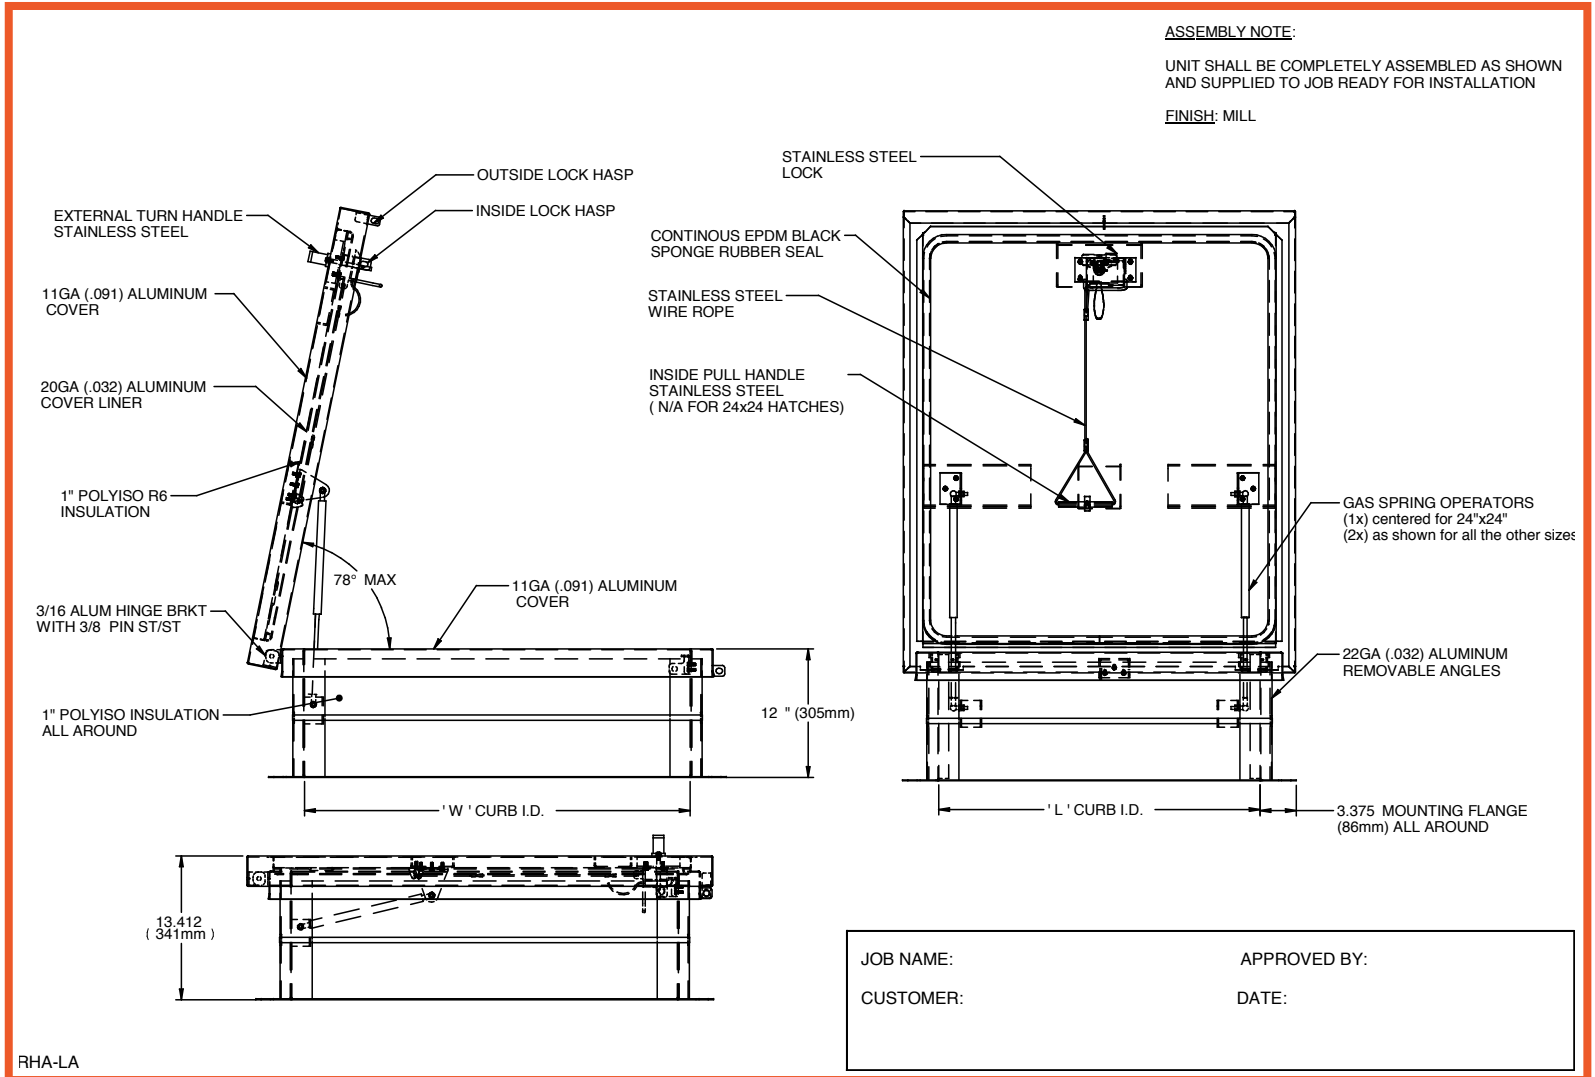

BEST ROOF HATCHES

GALVANIZED DOMED ROOF HATCH - ACUDOR

CATEGORY: GALVANIZED STEEL

SKU: RHGDD

QTY	OPENING WIDTH 'W'	OPENING LENGTH 'L'	QTY	OPENING WIDTH 'W'	OPENING LENGTH 'L'
	24" (610mm)	24" (610mm)		36" (914mm)	30" (762mm)
	36" (914mm)	24" (610mm)		36" (914mm)	36" (914mm)
	30" (762mm)	30" (762mm)			

WE ALSO DO CUSTOM!

ASSEMBLY NOTE:

UNIT SHALL BE COMPLETELY ASSEMBLED AS SHOWN AND SUPPLIED TO JOB READY FOR INSTALLATION

FINISH: MILL

TOLL FREE PHONE:
1-800-431-8651

EMAIL:
info@bestroofhatches.com

FAX:
1-888-828-6021