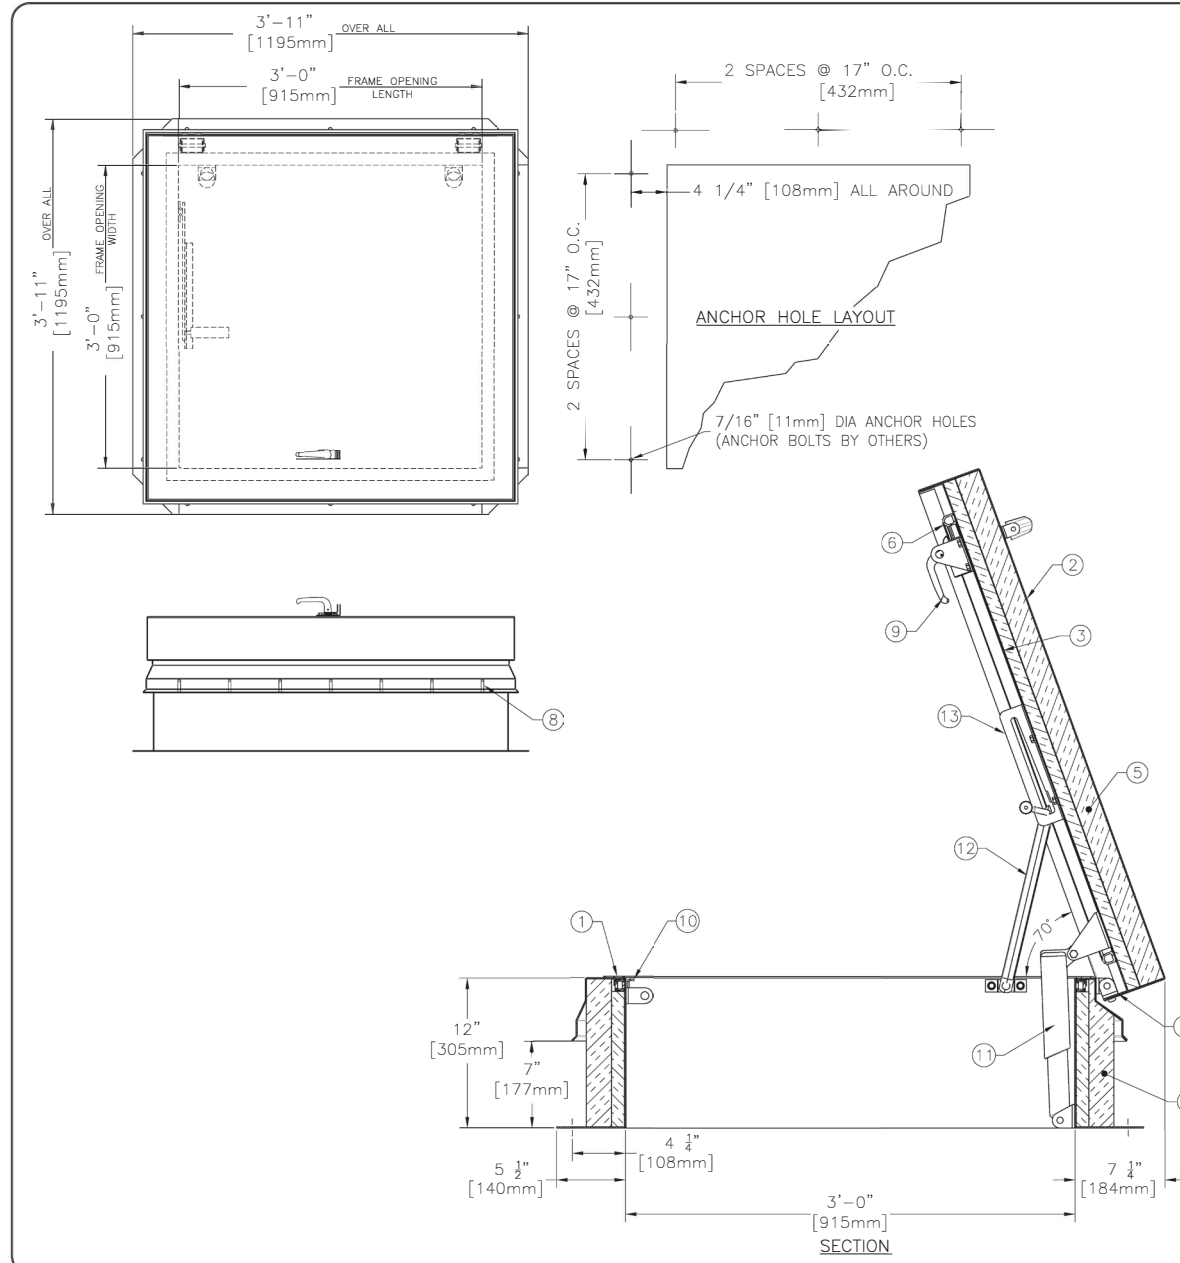

BEST ROOF HATCHES

THERMALLY BROKEN LADDER ACCESS ROOF HATCH TYPE E - BILCO

CATEGORY: LADDER ACCESS

SKU: E-50TB

Bilco®

TOLL FREE PHONE:
1-800-431-8651

EMAIL:
info@bestroofhatches.com

FAX:
1-888-828-6021

www.BestRoofHatches.com

SPECIFICATIONS

1. THERMALLY BROKEN CURB W/INTEGRAL CAPFLASHING
11 GA. ALUMINIUM (CORNERS FULLY WELDED)
2. THERMALLY BROKEN COVER - 11 GA. ALUMINIUM
3. COVER LINER - 18 GA. ALUMINIUM
4. 3" [75mm] POLYISOCYANURATE CURB INSULATION
5. 3" [75mm] POLYISOCYANURATE COVER INSULATION
6. EPDM GASKET (ALL AROUND COVER)
7. PINTLE HINGE - STAINLESS STEEL TYPE 316
8. Bilclip® FLASHING SYSTEM
9. SLAM LATCH WITH INSIDE AND OUTSIDE HANDLES W/ PADLOCK HASPS
10. LOCK STRIKE AND PADLOCK HASP
11. LIFTING MECHANISM WITH REINFORCED COMPOSITE TUBES AND COMPRESSION SPRINGS
12. AUTOMATIC HOLD OPEN ARM W/ RED VINYL GRIP AND COVER RELEASE
13. ARM GUIDE BRACKET

SHOP FINISH

ALUMINIUM: MILL FINISH
HARDWARE: CORROSION RESISTANT
(UNLESS OTHERWISE SPECIFIED)

NOTES:

1. THIS PRODUCT MAY BE INSTALLED ON EITHER A FLAT OR SLOPING ROOF. WHEN INSTALLED ON A SLOPE, THE HINGE SIDE MUST RUN PARALLEL WITH THE SLOPE. IF SLOPE EXCEEDS 30°, ADVISE FACTORY FOR MODIFICATION.
2. FULL SPECIFICATIONS ARE AVAILABLE ON WEBSITE: www.bilco.com

CUSTOMER

P.O. NO.

JOB

SALES REP.

Bilco® Manufacturers of Doors for Special Services
THE BILCO COMPANY
New Haven, Connecticut 06505

SINGLE LEAF ROOF ACCESS HATCH TYPE E-50TB

QTY	TYPE	SIZE WIDTH x LENGTH
<input type="checkbox"/>	E-50TB	3'-0" x 3'-0" 915mm x 915mm HINGE SIDE