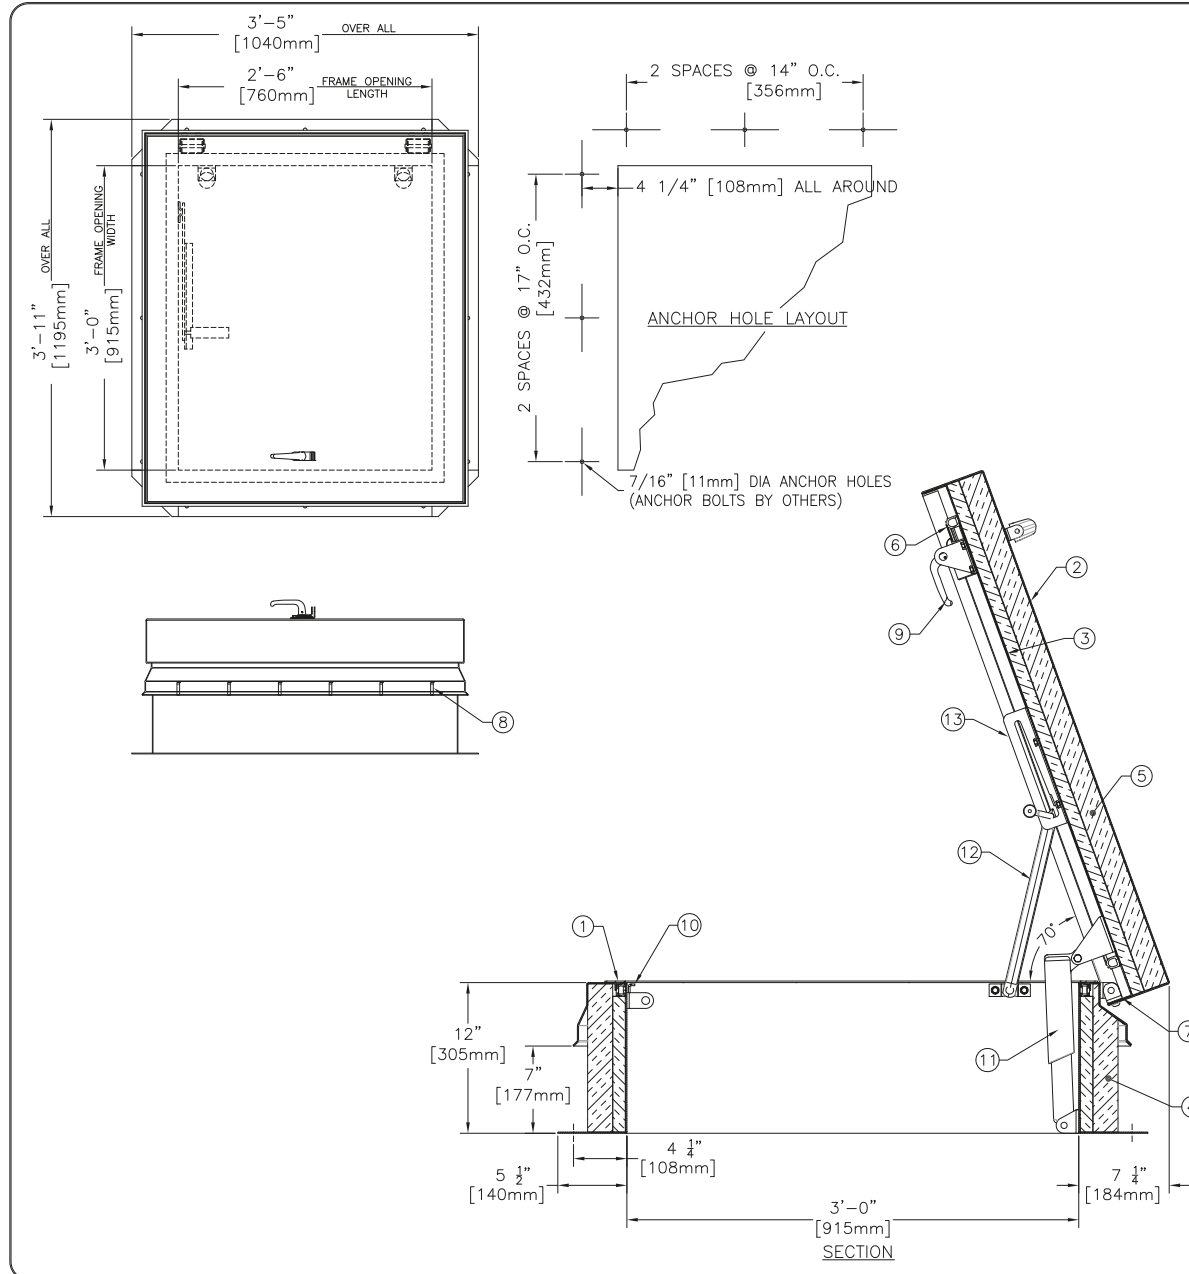

BEST ROOF HATCHES

THERMALLY BROKEN LADDER ACCESS ROOF HATCH TYPE S - BILCO

CATEGORY: LADDER ACCESS

SKU: S-50TB

TOLL FREE PHONE:
1-800-431-8651

EMAIL:
info@bestroofhatches.com

FAX:
1-888-828-6021

www.BestRoofHatches.com

SPECIFICATIONS

1. THERMALLY BROKEN CURB W/INTEGRAL CAPFLASHING 11 GA. ALUMINIUM (CORNERS FULLY WELDED)
2. THERMALLY BROKEN COVER - 11 GA. ALUMINIUM
3. COVER LINER - 18 GA. ALUMINIUM
4. 3" [75mm] POLYISOCYANURATE CURB INSULATION
5. 3" [75mm] POLYISOCYANURATE COVER INSULATION
6. EPDM GASKET (ALL AROUND COVER)
7. PINTLE HINGE - STAINLESS STEEL TYPE 316
8. Bilclip® FLASHING SYSTEM
9. SLAM LATCH WITH INSIDE AND OUTSIDE HANDLES W/ PADLOCK HASPS
10. LOCK STRIKE AND PADLOCK HASP
11. LIFTING MECHANISM WITH REINFORCED COMPOSITE TUBES AND COMPRESSION SPRINGS
12. AUTOMATIC HOLD OPEN ARM W/ RED VINYL GRIP AND COVER RELEASE
13. ARM GUIDE BRACKET

SHOP FINISH

ALUMINIUM: MILL FINISH
 HARDWARE: CORROSION RESISTANT (UNLESS OTHERWISE SPECIFIED)

NOTES:

1. THIS PRODUCT MAY BE INSTALLED ON EITHER A FLAT OR SLOPING ROOF. WHEN INSTALLED ON A SLOPE, THE HINGE SIDE MUST RUN PARALLEL WITH THE SLOPE. IF SLOPE EXCEEDS 30°, ADVISE FACTORY FOR MODIFICATION.
2. FULL SPECIFICATIONS ARE AVAILABLE ON WEBSITE: www.bilco.com

CUSTOMER

P.O. NO.

JOB

SALES REP.

Bilco® Manufacturers of Doors for Special Services
 THE BILCO COMPANY
 New Haven, Connecticut 06505

SINGLE LEAF ROOF ACCESS HATCH TYPE S-50TB

QTY	TYPE	SIZE WIDTH x LENGTH
<input type="checkbox"/>	S-50TB	3'-0" x 2'-6" 915mm x 760mm HINGE SIDE