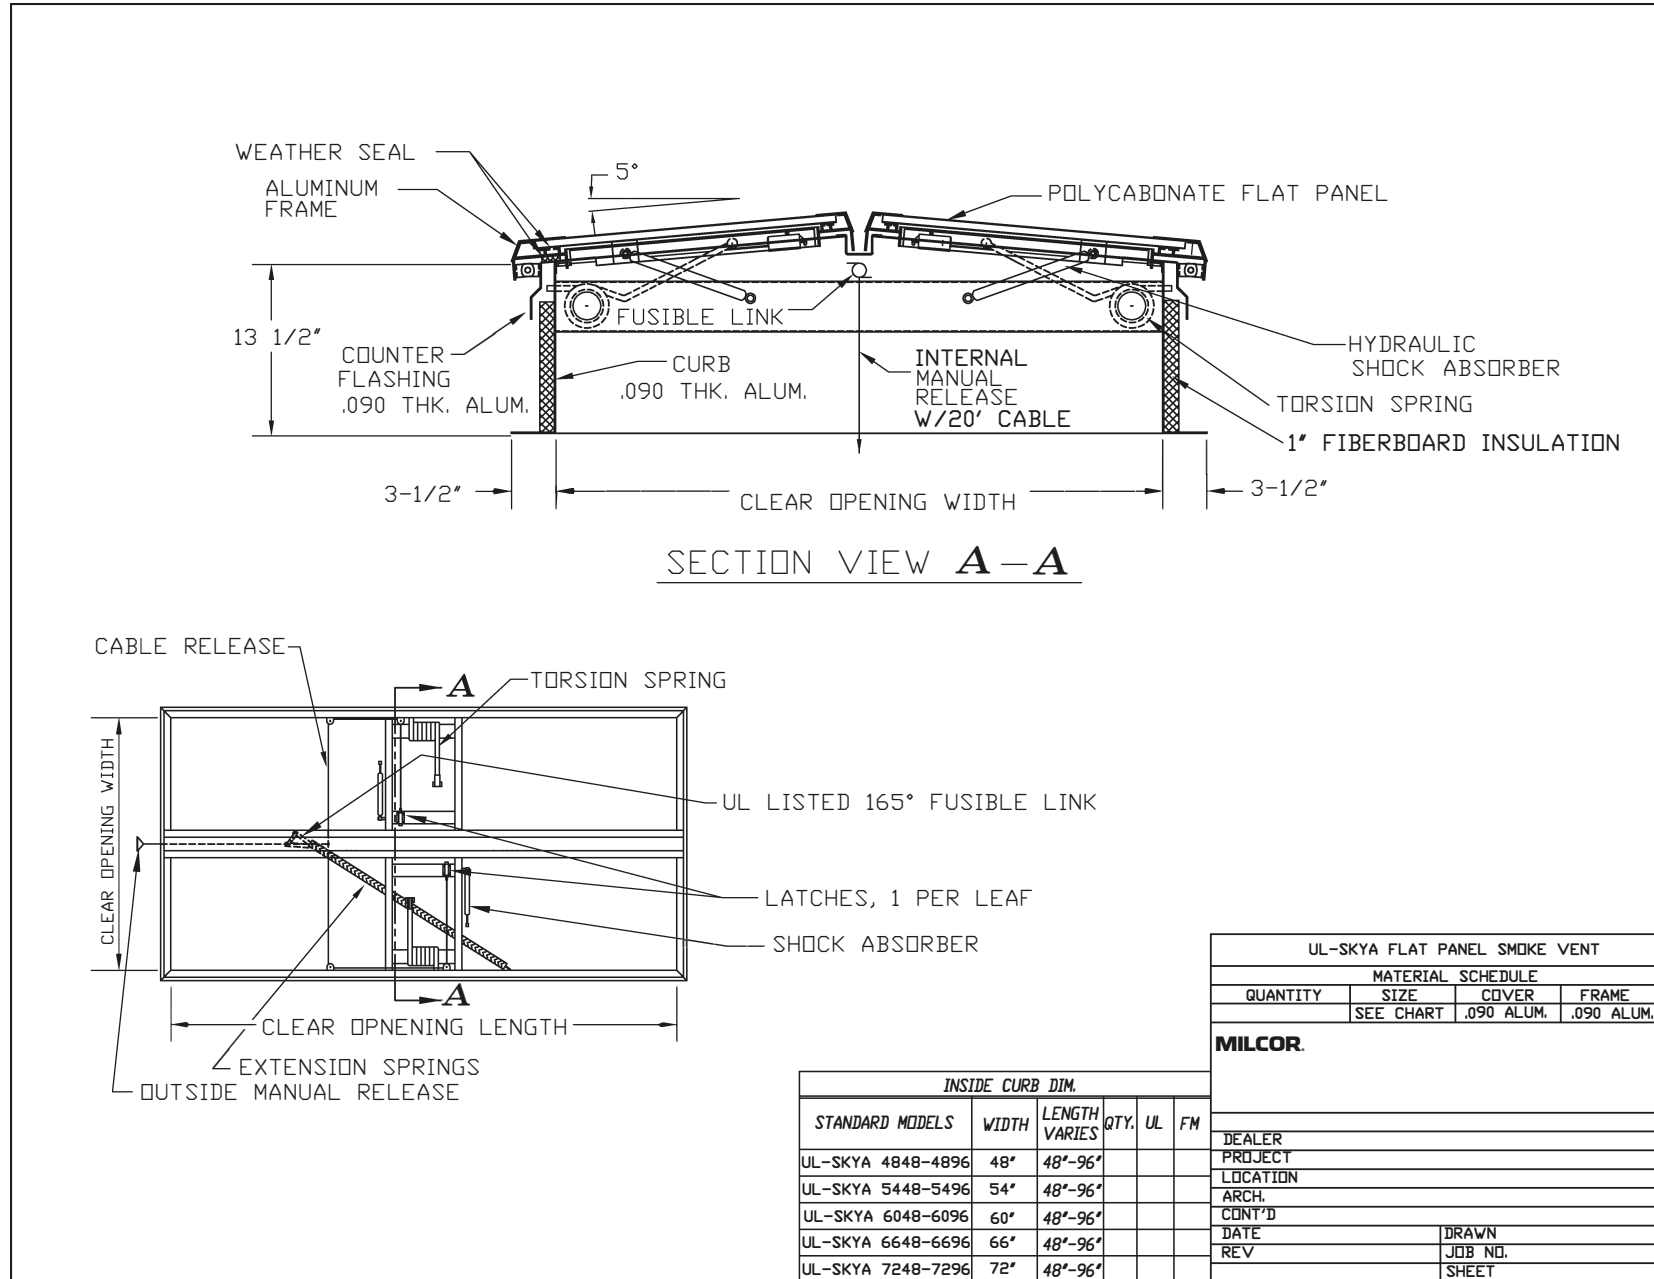

BEST ROOF HATCHES

ALUMINUM FLAT PANEL SKYLIGHT - MILCOR

CATEGORY: FLAT PANEL SKYLIGHT

SKU: UL-SKYA

MILCOR

INSIDE CURB DIM.					
STANDARD MODELS	WIDTH	LENGTH VARIES	QTY.	UL	FM
UL-SKYA 4848-4896	48"	48"-96"			
UL-SKYA 5448-5496	54"	48"-96"			
UL-SKYA 6048-6096	60"	48"-96"			
UL-SKYA 6648-6696	66"	48"-96"			
UL-SKYA 7248-7296	72"	48"-96"			

UL-SKYA FLAT PANEL SMOKE VENT			
MATERIAL SCHEDULE			
QUANTITY	SIZE	COVER	FRAME
	SEE CHART	.090 ALUM.	.090 ALUM.

MILCOR.

DEALER	
PROJECT	
LOCATION	
ARCH.	
CONT'D	
DATE	DRAWN
REV	JOB NO.
	SHEET

TOLL FREE PHONE:
1-800-431-8651